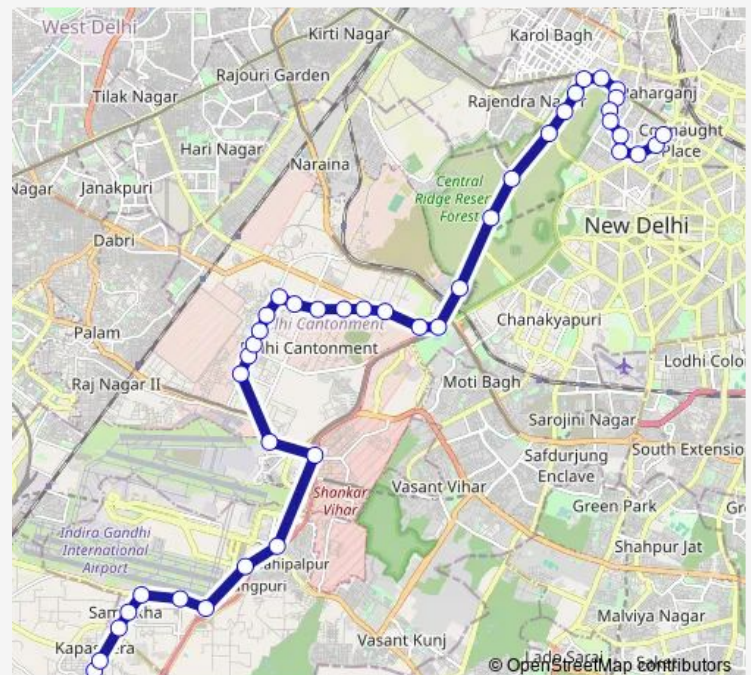

Shastri Bazar

Sri Nagesh Garden

St. Martin School

Route schedule

Kapashera Border — Shivaji Stadium Terminal

Monday 08:07-17:27

Tuesday 08:07-17:27

Wednesday 08:07-17:27

Thursday 08:07-17:27

Friday 08:07-17:27

Saturday 08:07-17:27

Sunday 08:07-17:27

Route info

Direction: Kapashera Border

Stops: 41

Trip Duration: 1 hour 46 min