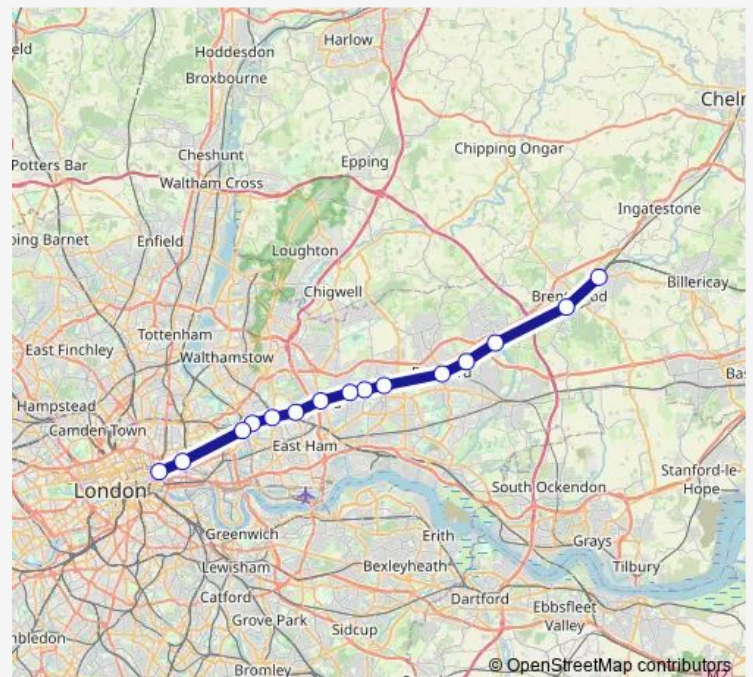

### Direction

Shenfield — London Liverpool Street

15 stops

[Open route schedule](#)

Shenfield

Brentwood

Harold Wood

Gidea Park

Stratford (London)

Bethnal Green

London Liverpool Street

### Route schedule

Shenfield — London Liverpool Street

Monday 04:44-23:56

Tuesday 04:44-23:56

Wednesday 04:44-23:56

Thursday 04:44-23:56

Friday 04:44-23:56

Saturday 04:44-23:56

### Route info

Direction: Shenfield

Stops: 15

Trip Duration: 0 hour 43 min

■ Xr:Snf->Lst — XR train service from SNF to Lst

Xr:Snf->Lst Rail time schedules and route maps are available in an offline PDF at [busmaps.com](https://busmaps.com). Use the [busmaps.com](https://busmaps.com) website to see live bus times, train schedule or subway schedule, and step-by-step directions for all public transit in London