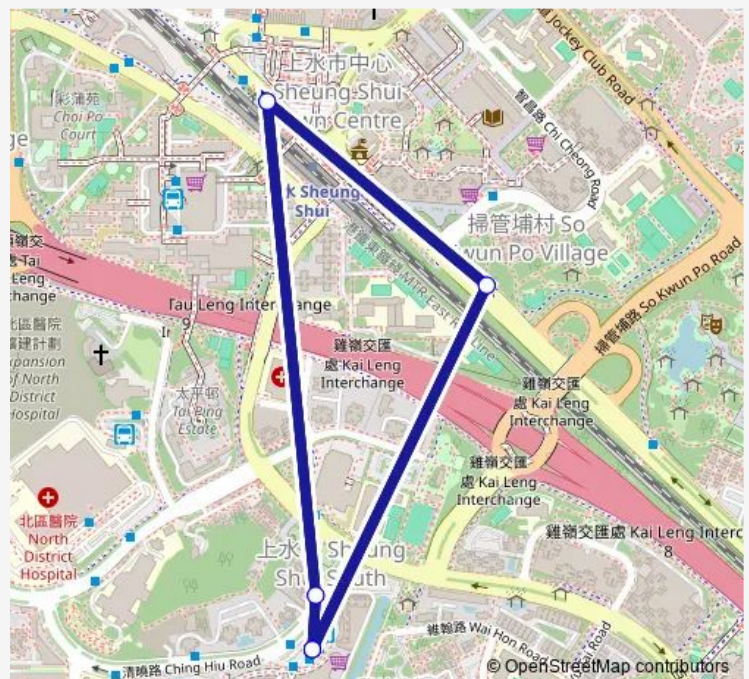

Bus 273b Sheung Shui (Ching HO) - Sheung Shui Station (Circular)

[Go to website](#)

Direction

[Kmb] Ching HO Estate BUS Terminus — [Ctb] Sheung Shui Station - Exit D1, SAN WAN Road[[Kmb] Sheung Shui BBI - Sheung Shui Station][Lwb] Sheung Shui Station

3 stops

[Open route schedule](#)

[Kmb] Ching HO Estate BUS Terminus

[Kmb] 8 Royal Green[[Lwb] 8 Royal Green

[Ctb] Sheung Shui Station - Exit D1, SAN WAN Road[[Kmb] Sheung Shui BBI - Sheung Shui Station][Lwb] Sheung Shui Station

Route schedule

[Kmb] Ching HO Estate BUS Terminus — [Ctb] Sheung Shui Station - Exit D1, SAN WAN Road[[Kmb] Sheung Shui BBI - Sheung Shui Station][Lwb] Sheung Shui Station

Monday	07:10
Tuesday	07:10
Wednesday	07:10
Thursday	07:10
Friday	07:10
Saturday	—
Sunday	—

Route info

Direction: [Kmb] Ching HO Estate BUS Terminus

Stops: 3

Trip Duration: 0 hour 6 min

Direction

[Kmb] Ching HO Estate BUS Terminus — [Kmb] Ching HO Estate BUS Terminus

5 stops

[Open route schedule](#)