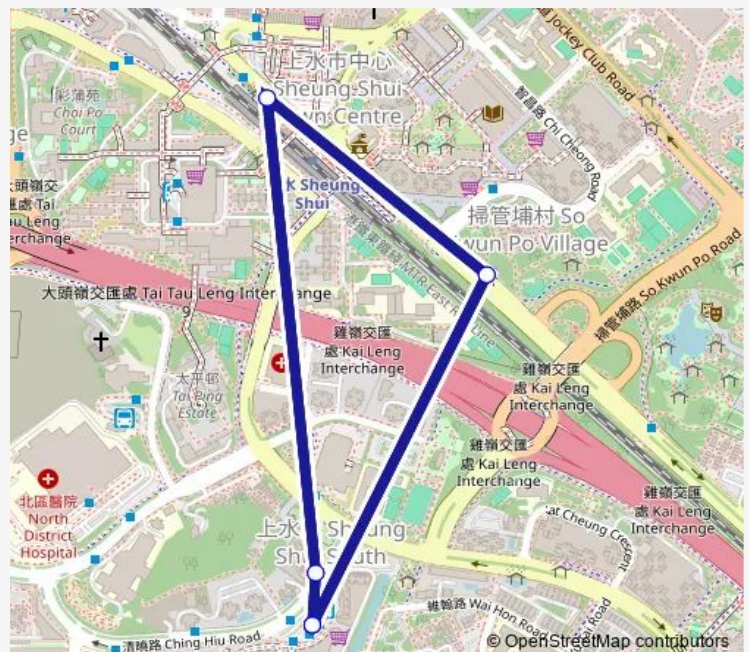

Bus 273B Sheung Shui (Ching HO) - Sheung Shui Station (Circular)

[Go to website](#)

Direction

[Kmb] Ching HO Estate BUS Terminus — [Ctb] Sheung Shui Station, SAN WAN Road[[Kmb+Ctb] Sheung Shui BBI - Sheung Shui Station/
Sheung Shui Station, SAN WAN Road[[Kmb] Sheung Shui BBI - Sheung Shui Station[[Lwb] Sheung Shui Station

3 stops

[Open route schedule](#)

[Kmb] Ching HO Estate BUS Terminus

[Kmb] 8 Royal Green[[Lwb] 8 Royal Green

[Ctb] Sheung Shui Station, SAN WAN Road[[Kmb+Ctb] Sheung Shui BBI - Sheung Shui Station/
Sheung Shui Station, SAN WAN Road[[Kmb] Sheung Shui BBI - Sheung Shui Station[[Lwb] Sheung Shui Station

Route schedule

[Kmb] Ching HO Estate BUS Terminus — [Ctb] Sheung Shui Station, SAN WAN Road[[Kmb+Ctb] Sheung Shui BBI - Sheung Shui Station/
Sheung Shui Station, SAN WAN Road[[Kmb] Sheung Shui BBI - Sheung Shui Station[[Lwb] Sheung Shui Station

Monday	07:10
Tuesday	07:10
Wednesday	07:10
Thursday	07:10
Friday	07:10
Saturday	—
Sunday	—

Route info

Direction: [Kmb] Ching HO Estate BUS Terminus

Stops: 3

Trip Duration: 0 hour 7 min

Direction

[Kmb] Ching HO Estate BUS Terminus — [Kmb] Ching HO Estate BUS Terminus