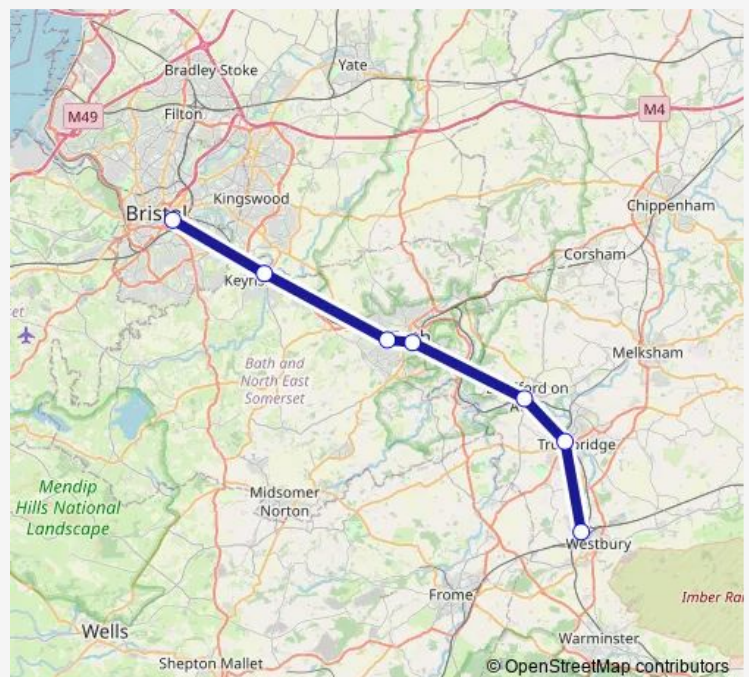

Rail Replacement Bus Service Sw:Wsb->Bri SW replacement bus service from WSB to Bri

[Go to website](#)

Direction

Westbury (Wilts) — Bristol Temple Meads

7 stops

[Open route schedule](#)

Westbury (Wilts)

Trowbridge

Bradford-on-Avon

Bath Spa

Oldfield Park

Keynsham

Bristol Temple Meads

Route schedule

Westbury (Wilts) — Bristol Temple Meads

Monday —

Tuesday —

Wednesday —

Thursday —

Friday —

Saturday 07:16-21:35

Sunday 11:31-20:33

Route info

Direction: Westbury (Wilts)

Stops: 7

Trip Duration: 1 hour 47 min

■ Sw:Wsb->Bri — SW replacement bus service from WSB to Bri **BusMaps**

Sw:Wsb->Bri Rail Replacement Bus Service time schedules and route maps are available in an offline PDF at busmaps.com. Use the busmaps.com website to see live bus times, train schedule or subway schedule, and step-by-step directions for all public transit in Bath