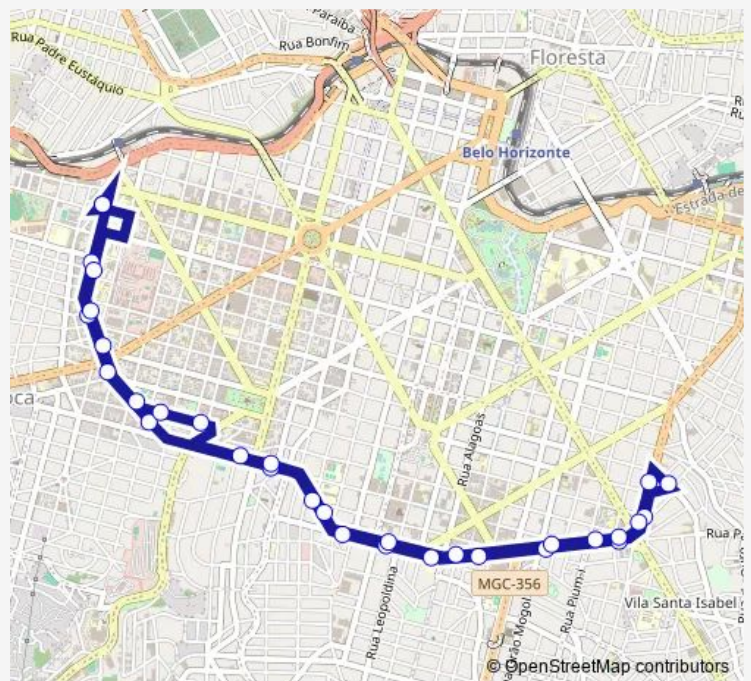

Avenida Do Contorno 5326

Avenida Do Contorno 5602

Avenida Do Contorno 6200

Route schedule

Rua Joao Lucio Brandao 65 — Rua Joao Lucio Brandao 65

Monday 06:07-18:30

Tuesday 06:07-18:30

Wednesday 06:07-18:30

Thursday 06:07-18:30

Friday 06:07-18:30

Saturday —

Sunday —

Route info

Direction: Rua Joao Lucio Brandao 65

Stops: 32

Trip Duration: 0 hour 31 min

SC01R — Contorno/Praca Milton Campos

Avenida Do Contorno 6608

Avenida Do Contorno 7060

Avenida Do Contorno 7510

Avenida Do Contorno 7900

Rua Matias Cardoso 64

Rua Matias Cardoso 304

Avenida Do Contorno 8476

Avenida Do Contorno 8902

Avenida Do Contorno 9090

Avenida Do Contorno 9384

Rua Joao Lucio Brandao 65

SC01R Bus time schedules and route maps are available in an offline PDF at busmaps.com. Use the busmaps.com website to see live bus times, train schedule or subway schedule, and step-by-step directions for all public transit in Belo Horizonte