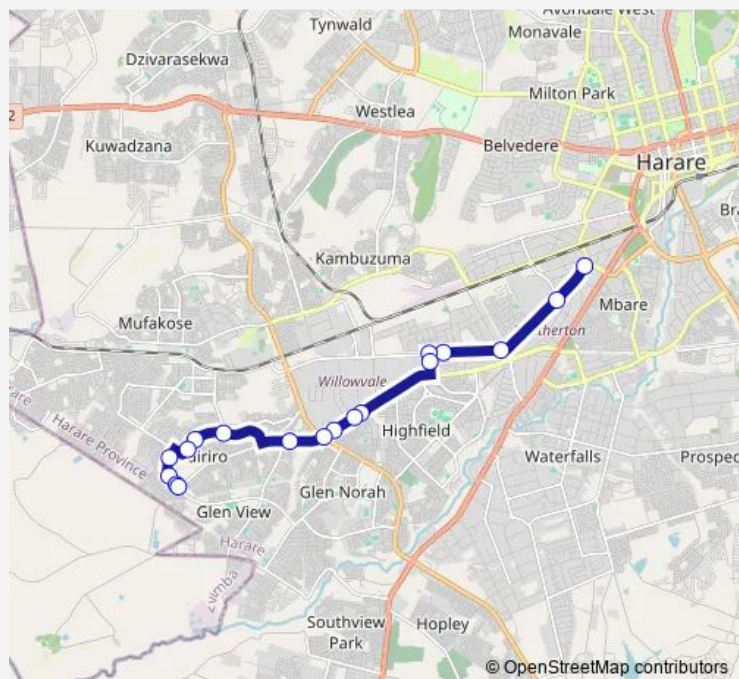

Direction

Mbare Hub — ZRP Budiriro 1-2

18 stops

[Open route schedule](#)

Mbare Hub

Post Office

Zuva Filling Station

Tsf

Total Service Station

Masowe

Develop It Zimbabwe Sign

Pahasha Village

Zrp

ZRP Budiriro 1-2

Route schedule

Mbare Hub — ZRP Budiriro 1-2

Monday 13:01

Tuesday 13:01

Wednesday 13:01

Thursday 13:01

Friday 13:01

Saturday 13:01

Sunday 13:01

Route info

Direction: Mbare Hub

Stops: 18

Trip Duration: 0 hour 36 min

Mbare Hub to Budiriro 1-2

Communal Taxi Service time schedules and route maps are available in an offline PDF at busmaps.com. Use the busmaps.com website to see live bus times, train schedule or subway schedule, and step-by-step directions for all public transit in Harare