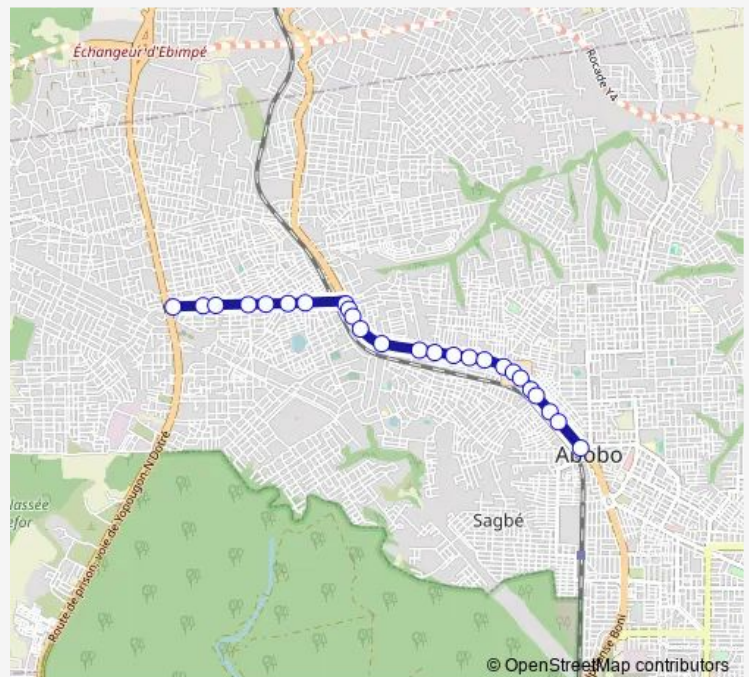

Hôtel du centre

Route schedule

Carrefour N'dotré — Abobo Gendarmerie

Monday 06:00

Tuesday 06:00

Wednesday 06:00

Thursday 06:00

Friday 06:00

Saturday 06:00

Sunday 06:00

Route info

Direction: Carrefour N'dotré

Stops: 25

Trip Duration: 2 hour 0 min

Solibra

Collé collé

Mosquée Blanche

Abobo Gendarmerie

Direction

Gendarmerie — Carrefour N'dotré

26 stops

[Open route schedule](#)

Gendarmerie

Mosquée Blanche

Route info

Direction: Gendarmerie

Stops: 26

Trip Duration: 2 hour 0 min

Bus time schedules and route maps are available in an offline PDF at busmaps.com. Use the busmaps.com website to see live bus times, train schedule or subway schedule, and step-by-step directions for all public transit in Abidjan