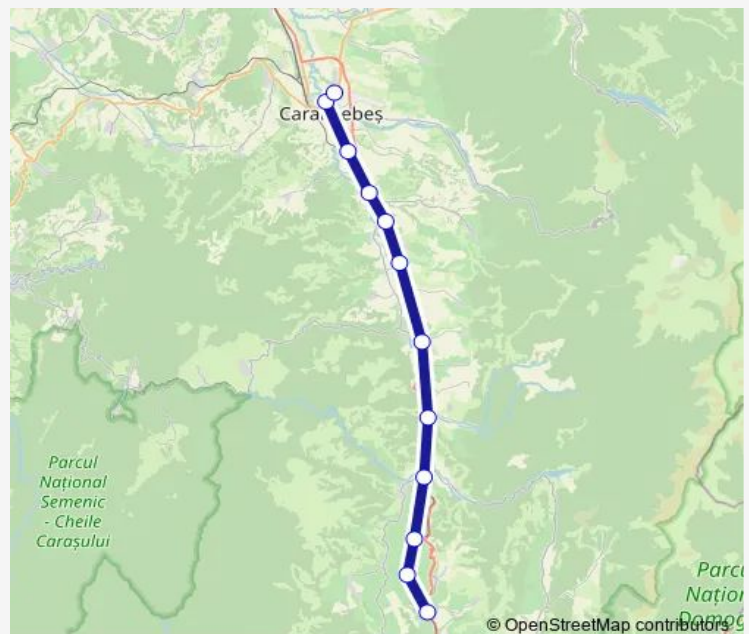

## Direction

Domaşnea Cornea Hm. — Caransebeş

12 stops

[Open route schedule](#)

Domaşnea Cornea Hm.

Luncaviţa h.

Poarta Hm.

Teregova Hm.

Armeniş

Slatina Timiş

Vălişoara Hm.

Petroşniţa h.

Valea Timişului Hm.

Balta Sărată

Caransebeş haltă h.

Caransebeş

## Route schedule

Domaşnea Cornea Hm. — Caransebeş

Monday 18:12

Tuesday 18:12

Wednesday 18:12

Thursday 18:12

Friday 18:12

Saturday 18:12

## Route info

Direction: Domaşnea Cornea Hm.

Stops: 12

Trip Duration: 1 hour 5 min

R: Domaşnea Cornea Hm. - Caransebeş Rail time schedules and route maps are available in an offline PDF at [busmaps.com](https://busmaps.com). Use the [busmaps.com](https://busmaps.com) website to see live bus times, train schedule or subway schedule, and step-by-step directions for all public transit in Caransebes