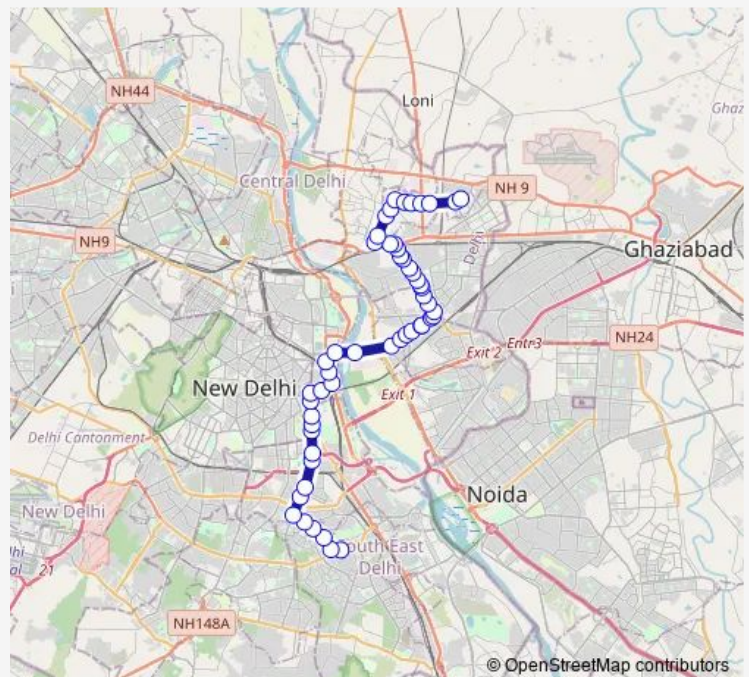

### Route schedule

Nehru Place — Nand Nagari Terminal

Monday 05:35-20:28

Tuesday 05:35-20:28

Wednesday 05:35-20:28

Thursday 05:35-20:28

Friday 05:35-20:28

Saturday 05:35-20:28

Sunday 05:35-20:28

### Route info

Direction: Nehru Place

Stops: 53

Trip Duration: 1 hour 44 min

374up

Laxmi Nagar Metro Station

Shakarpur

Shakarpur Crossing