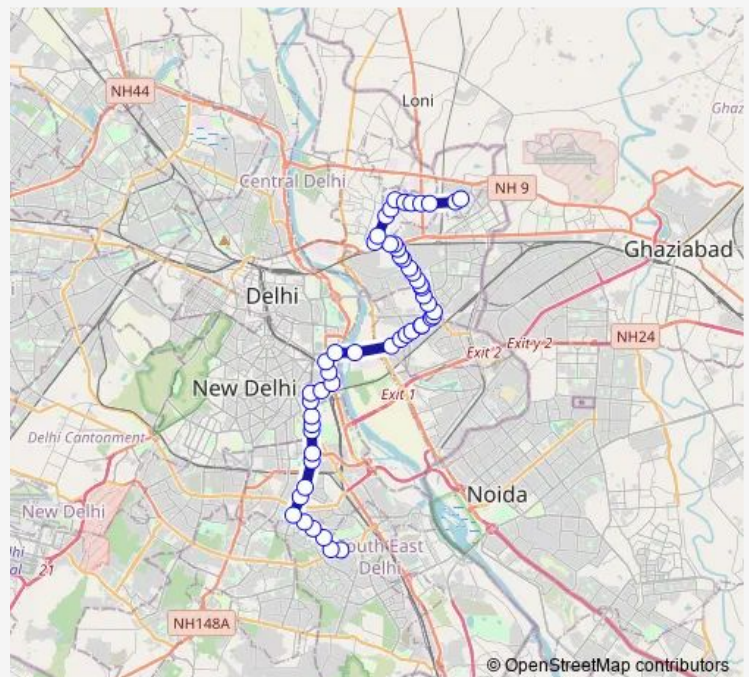

IP Power House (ITO Ring Road)

Delhi Secretariat

Rainy Well

Route schedule

Nehru Place — Nand Nagari Terminal

Monday 05:35-20:28

Tuesday 05:35-20:28

Wednesday 05:35-20:28

Thursday 05:35-20:28

Friday 05:35-20:28

Saturday 05:35-20:28

Sunday 05:35-20:28

Route info

Direction: Nehru Place

Stops: 53

Trip Duration: 1 hour 44 min

■ 374up

Laxmi Nagar Metro Station

Shakarpur

Shakarpur Crossing

Nirman Vihar Metro Station

preet vihar

Sawarthyia Vihar

New Rajdhani Enclave