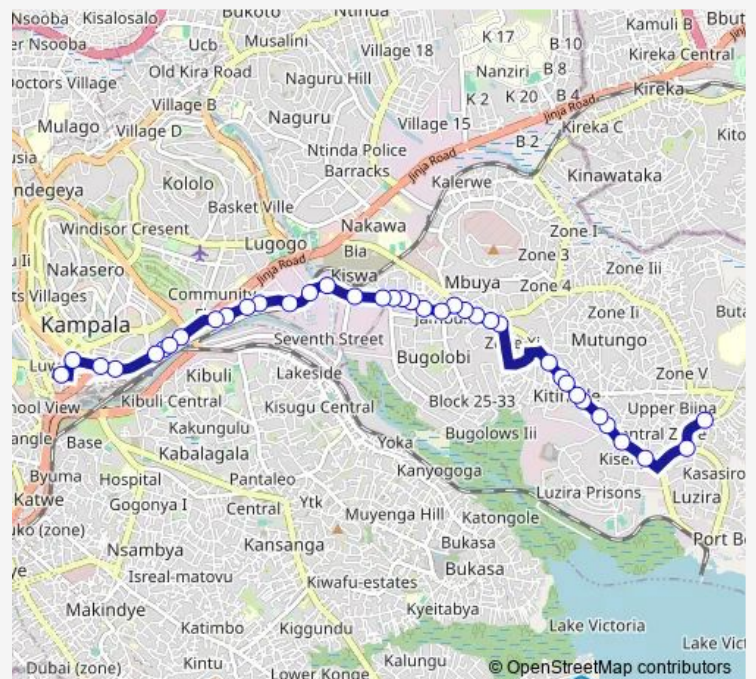

### Route schedule

Kirombe Taxi Stage — Old Taxi Park (Market Street)

Monday 06:30-19:00

Tuesday 06:30-19:00

Wednesday 06:30-19:00

Thursday 06:30-19:00

Friday 06:30-19:00

Saturday 06:30-19:00

### Route info

Direction: Kirombe Taxi Stage

Stops: 38

Trip Duration: 0 hour 57 min

KA033 — Kirombe Taxi Stage-Old Taxi Park

Uganda Communications Commission

Uganda Fishnet

Cib (Bugolobi)

## Route info

Direction: Old Taxi Park (Burton Street)

Stops: 46

Trip Duration: 0 hour 53 min

Kings Village Restaurant

Krishna Mall

Bugolobi Market

Bugolobi Junction