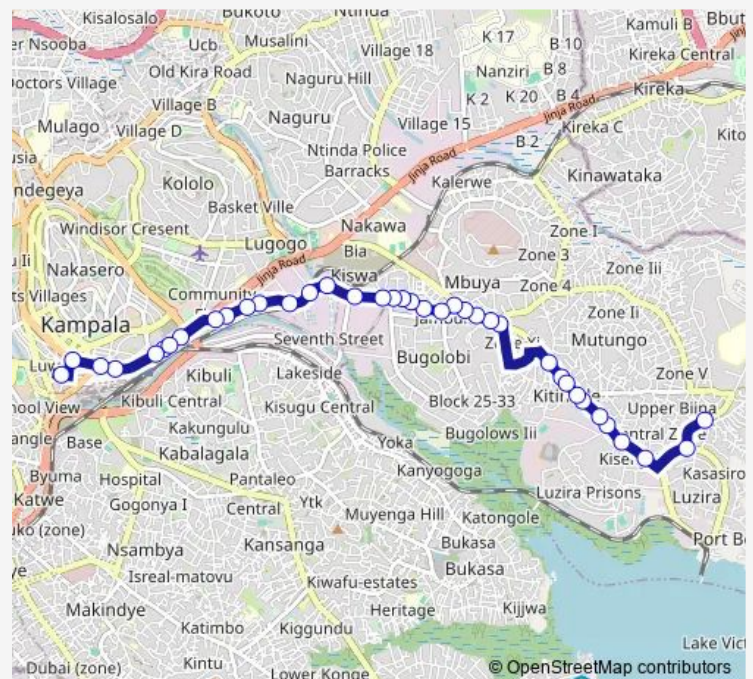

### Route schedule

Kirombe Taxi Stage — Old Taxi Park (Market Street)

Monday 06:30-19:00

Tuesday 06:30-19:00

Wednesday 06:30-19:00

Thursday 06:30-19:00

Friday 06:30-19:00

Saturday 06:30-19:00

### Route info

Direction: Kirombe Taxi Stage

Stops: 38

Trip Duration: 0 hour 57 min

■ Ka033 — Kirombe Taxi Stage-Old Taxi Park

Uganda Communications Commission

Uganda Fishnet

Cib (Bugolobi)

## Route info

Direction: Old Taxi Park (Burton Street)

Stops: 46

Trip Duration: 1 hour 3 min

Kings Village Restaurant

Krishna Mall

Bugolobi Market

Bugolobi Junction