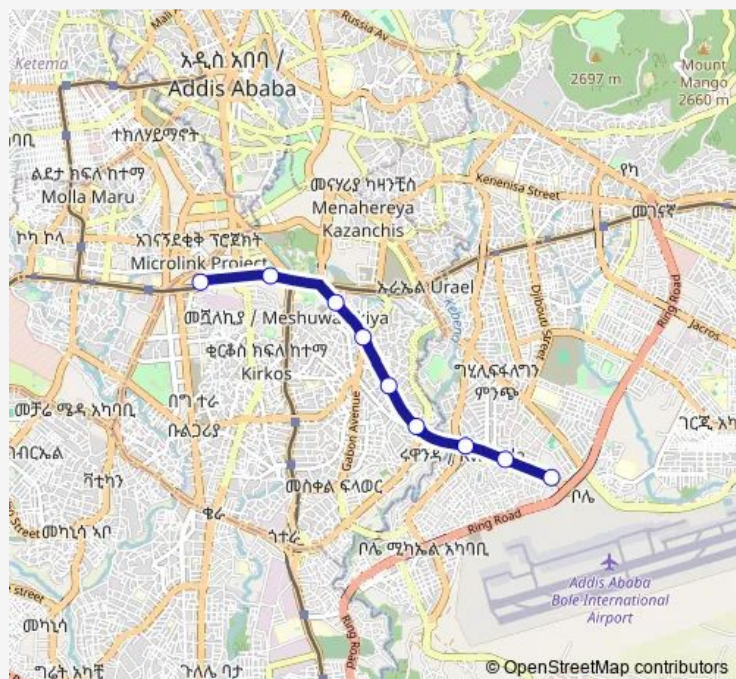

Bus Sh072 Mexico ↔ Bole Bridge

[Go to website](#)

Direction

Bole Millenium — Mexico

9 stops

[Open route schedule](#)

Bole Millenium

Friendship Building

Rwanda

Wollo Sefer

Mega Printing Press

Dembel City Center

Flamingo

Stadium

Mexico

Route schedule

Bole Millenium — Mexico

Monday 06:00

Tuesday 06:00

Wednesday 06:00

Thursday 06:00

Friday 06:00

Saturday 06:00

Sunday 06:00

Route info

Direction: Bole Millenium

Stops: 9

Trip Duration: 0 hour 31 min

Sh072 — Mexico ↔ Bole Bridge

Direction

Mexico — Bole Bridge

7 stops