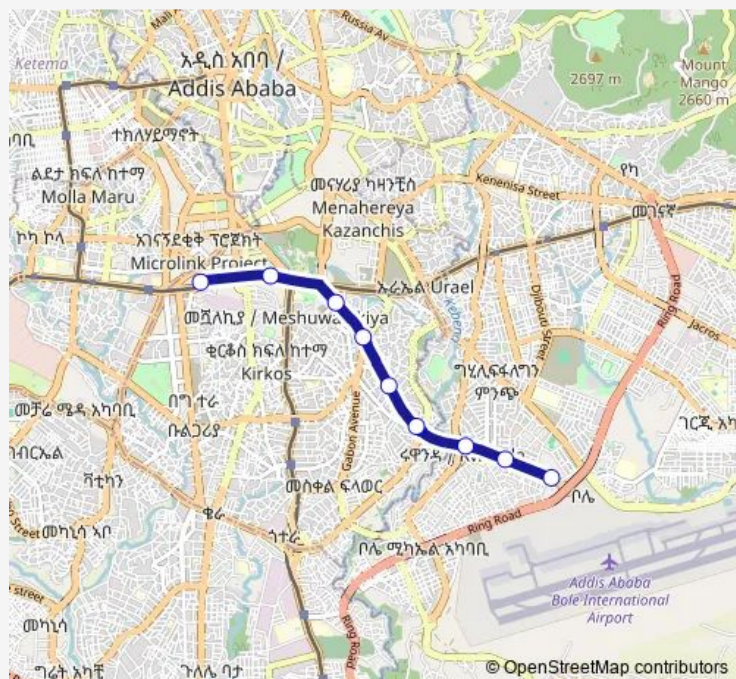

### Direction

Bole Millenium — Mexico

9 stops

[Open route schedule](#)

Bole Millenium

Friendship

Rwanda

Wollo Sefer

### Route schedule

Bole Millenium — Mexico

Monday 06:00

Tuesday 06:00

Wednesday 06:00

Thursday 06:00

Friday 06:00

Saturday 06:00

### Route info

Direction: Bole Millenium

Stops: 9

Trip Duration: 0 hour 31 min

SH072 — Mexico ↔ Bole Bridge

**Direction**

Mexico — Bole Bridge

7 stops