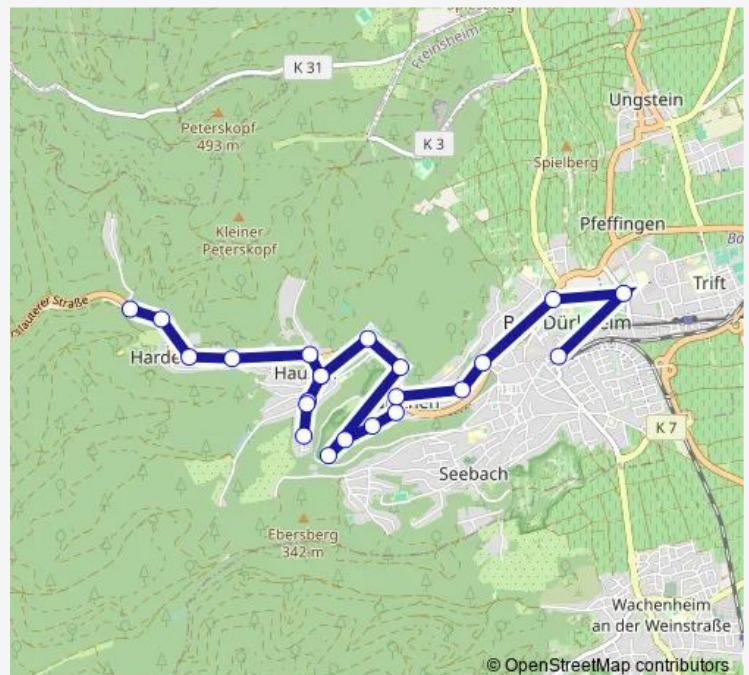

Monday 08:53-18:53

Tuesday 08:53-18:53

Wednesday 08:53-18:53

Thursday 08:53-18:53

Friday 08:53-18:53

Saturday —

Sunday —

Route info

Direction: Hardenburg, Wolfental

Stops: 18

Trip Duration: 0 hour 22 min

Direction

Hardenburg, Waldschlössel — Bad Dürkheim, Bahnhof

22 stops

[Open route schedule](#)

Hardenburg, Waldschlössel

Stops: 22

Trip Duration: 0 hour 23 min

Direction

Bad Dürkheim, Bahnhof — Hardenburg, Wolfental

17 stops

[Open route schedule](#)

Bad Dürkheim, Bahnhof

Bad Dürkheim, Krankenhaus

Monday 19:31-23:48

Tuesday 19:31-23:48

Wednesday 19:31-23:48

Thursday 19:31-23:48

Friday 19:31-01:48⁺¹

Saturday 19:35-01:48⁺¹

Sunday 19:35-23:48

Route info