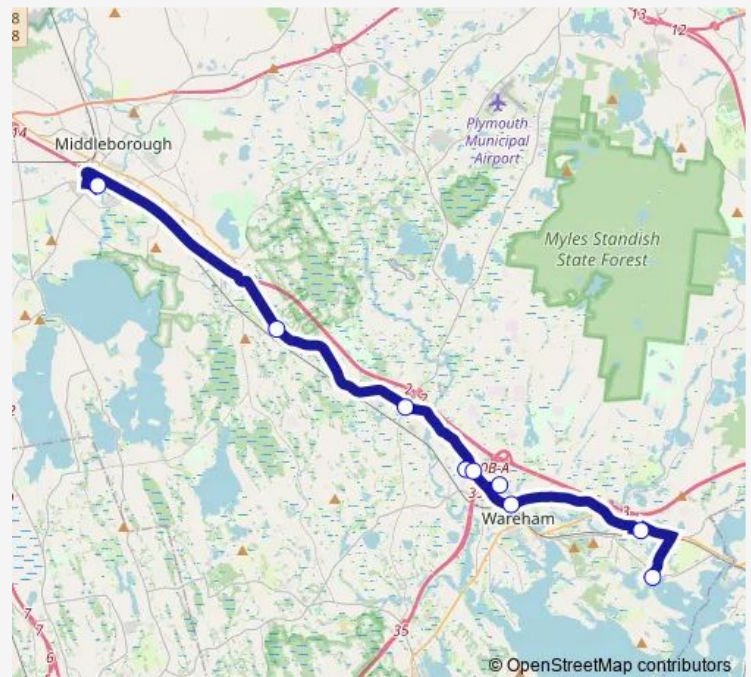

All American/Rosebrook

Route 28 and Route 58

South Middleborough

Lakeville Mbta Station

### Route schedule

Wagner Way - Buzzards Bay — Lakeville Mbta Station

Monday 05:50-07:05

Tuesday 05:50-07:05

Wednesday 05:50-07:05

Thursday 05:50-07:05

Friday 05:50-07:05

Saturday —

### Route info

Direction: Wagner Way - Buzzards Bay

Stops: 8

Trip Duration: 0 hour 48 min

Link 4 — Cranberry Plaza To West Wareham

## Direction

Lakeville Mbta Station — Onset Pier

9 stops

[Open route schedule](#)

Lakeville Mbta Station

South Middleborough

Route 28 and Route 58

Walmart Supercenter