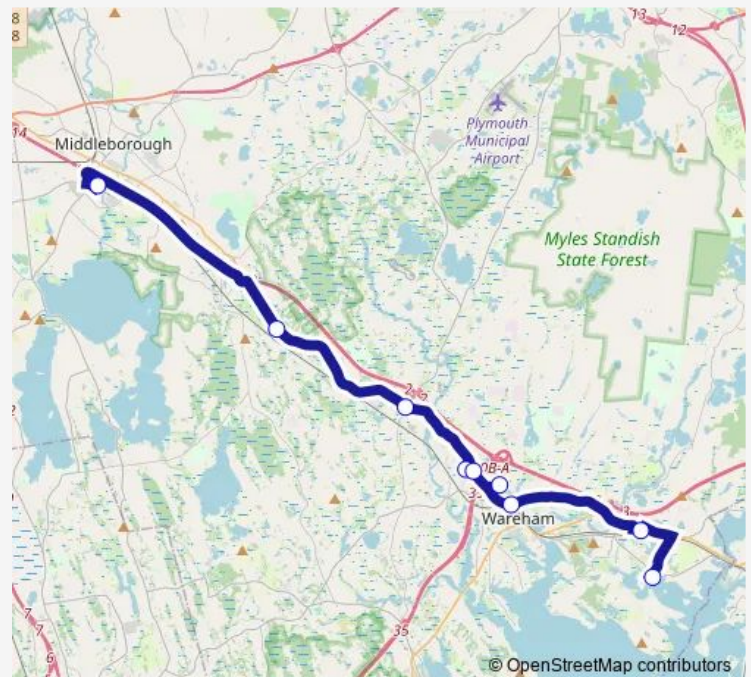

Cranberry Plaza

Mill Pond

All American/Rosebrook

Route 28 and Route 58

South Middleborough

Lakeville Mbta Station

Route schedule

Wagner Way - Buzzards Bay — Lakeville Mbta Station

Direction: Wagner Way - Buzzards Bay

Stops: 8

Trip Duration: 0 hour 48 min

Link 4 — Cranberry Plaza To West Wareham

Direction

Lakeville Mbta Station — Onset Pier

9 stops

[Open route schedule](#)

Lakeville Mbta Station

South Middleborough

Route 28 and Route 58

Walmart Supercenter

Wareham Crossing

All American/Rosebrook

Mill Pond

Cranberry Plaza

8 stops

[Open route schedule](#)

Cranberry Plaza

Mill Pond

All American/Rosebrook

Walmart Supercenter

Wareham Crossing

Route 28 and Route 58