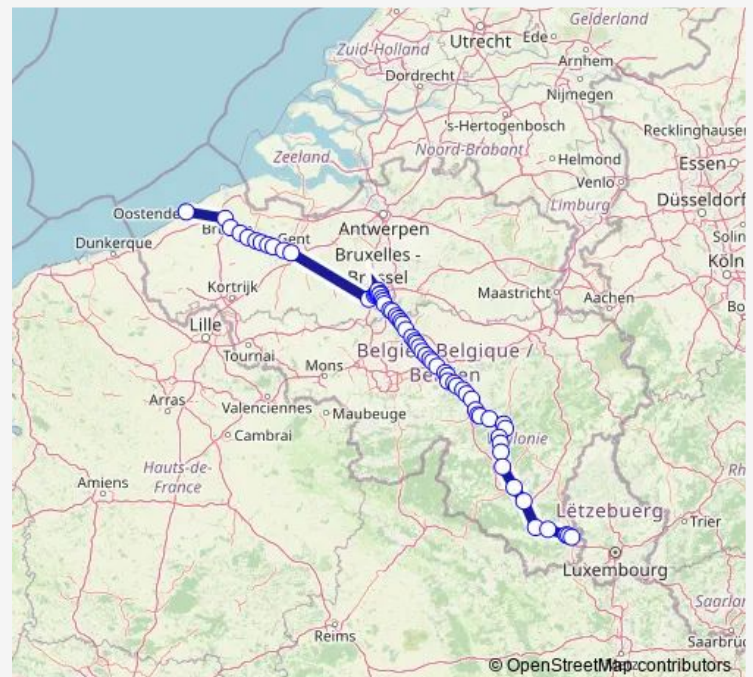

Watermael

### Route schedule

Ostende — Arlon

Monday 17:13-18:13

Tuesday —

Wednesday —

Thursday —

Friday 17:13-18:13

Saturday 17:13-18:13

### Route info

Direction: Ostende

Stops: 63

Trip Duration: 4 hour 9 min

EXP — Arlon - Ostende

Boitsfort

Groenendaal

Hoeilaart