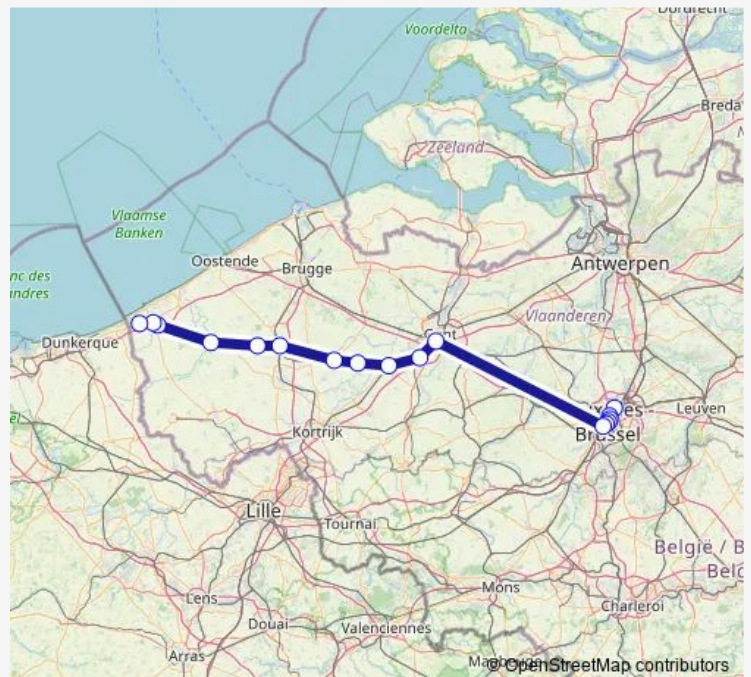

Tielt

Lichtervelde

Kortemark

Dixmude

Furnes

Coxyde

La Panne

Route schedule

Schaerbeek — La Panne

Monday 07:55-09:55

Tuesday —

Wednesday —

Thursday —

Friday 07:55-09:55

Saturday 07:55-09:55

Sunday 07:55-09:55

Route info

Direction: Schaerbeek

Stops: 17

Trip Duration: 1 hour 52 min

EXP — Schaerbeek - La Panne

Direction

La Panne — Schaerbeek

18 stops

Thursday —

Friday 17:31-19:30

Saturday 17:31-19:30

Sunday 17:31-19:30

Route info

Direction: La Panne

Stops: 18

Trip Duration: 2 hour 1 min