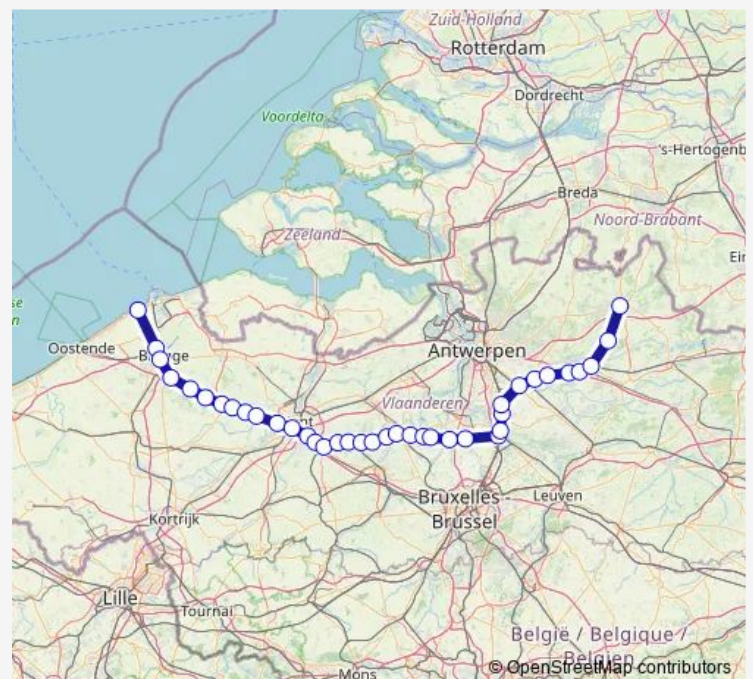

Schoonaarde

Oudegem

Termonde

Route schedule

Blankenberge — Turnhout

Monday	17:04
Tuesday	—
Wednesday	—
Thursday	—
Friday	17:04
Saturday	17:04
Sunday	17:04

Route info

Direction: Blankenberge

Stops: 38

Trip Duration: 2 hour 28 min

■ EXP — Turnhout - Blankenberge

BusMaps

Baasrode-Zuid

Buggenhout

Malderen

Londerzeel

Kapelle-op-den-Bos

Malines

Malines-Nekkerspoel

Sint-Katelijne-Waver

Duffel

Lierre

Kessel

Nijlen

Friday 07:25

Saturday 07:25

Sunday 07:25

Route info

Direction: Turnhout

Stops: 38

Trip Duration: 2 hour 30 min

Merelbeke