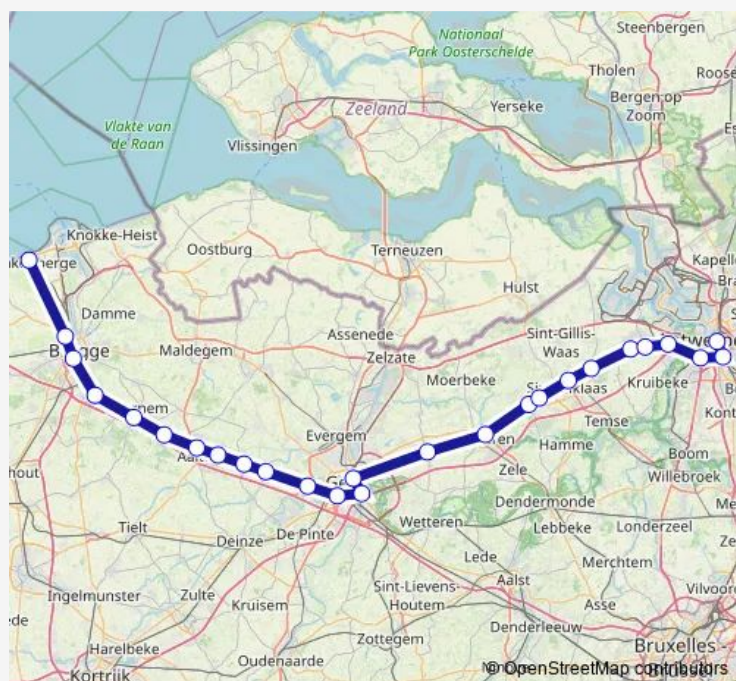

### Route schedule

Anvers-Central — Blankenberge

Monday 08:27-10:48

Tuesday —

Wednesday —

Thursday —

Friday 08:27-10:48

Saturday 08:24-10:48

### Route info

Direction: Anvers-Central

Stops: 26

Trip Duration: 1 hour 45 min

■ EXP — Anvers-Central - Blankenberge

Beernem

Oostkamp

Bruges