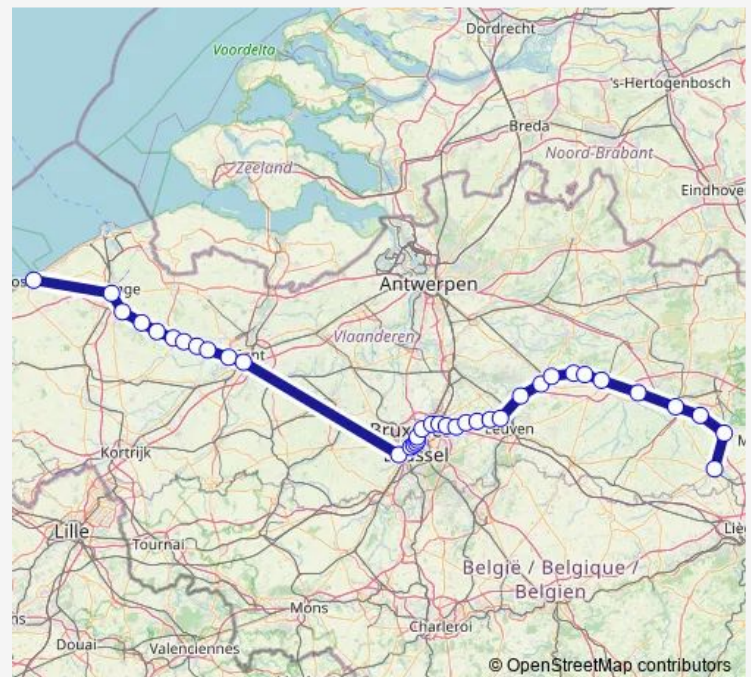

Haren-Sud

Diegem

Zaventem

Route schedule

Ostende — Tongres

Monday 17:45-18:45

Tuesday 18:34

Wednesday 18:34

Thursday 18:34

Friday 17:45-18:45

Saturday 17:45-18:45

Sunday 17:45-18:45

Route info

Direction: Ostende

Stops: 37

Trip Duration: 2 hour 49 min

■ Exp — Tongres - Ostende

Nossegem

Kortenberg

Erps-Kwerps

Veltem

Herent

Wezemaal

Aarschot