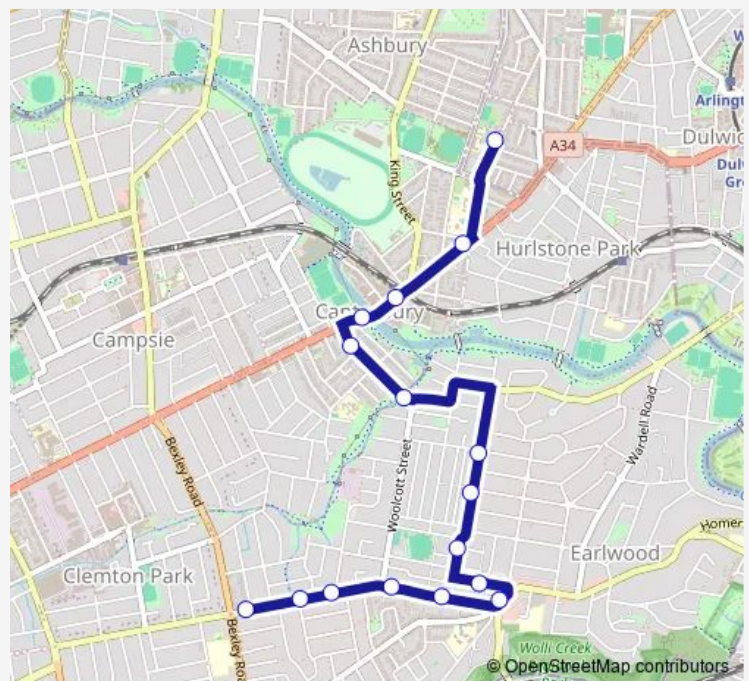

William St Before Cameron Av

Earlwood Shops, Homer St, Stand C

Earlwood Shops, Clarke St, Stand B

Cameron Av Opp Lanark Av

Thompson St Opp Fricourt Av

Thompson St At Caroline St

Fore St After Woolcott St

Fore St At Ivy St

Canterbury Rd Opp Saint Mary Mackillop Reserve

Canterbury Station, Canterbury Rd, Stand E

Canterbury Rd Opp Church St

Canterbury Boys High School, Hardy St

### Route schedule

William St Opp Clemton Park Shops — Canterbury Boys High School, Hardy St

Monday	07:48
Tuesday	07:48
Wednesday	07:48
Thursday	07:48
Friday	—
Saturday	—
Sunday	—

### Route info

Direction: William St Opp Clemton Park Shops

Stops: 16

Trip Duration: 0 hour 25 min

628s School Bus time schedules and route maps are available in an offline PDF at [busmaps.com](https://busmaps.com). Use the [busmaps.com](https://busmaps.com) website to see live bus times, train schedule or subway schedule, and step-by-step directions for all public transit in Sydney