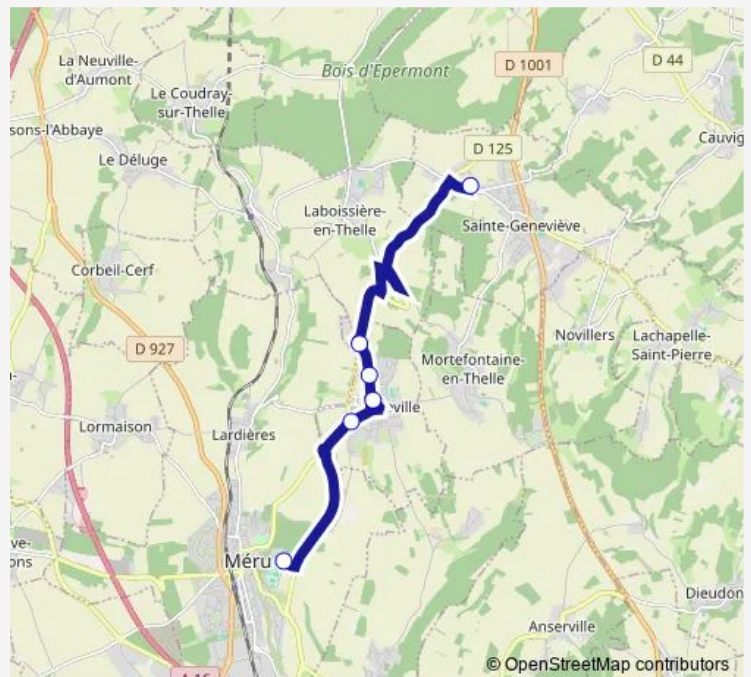

Bus 6108 Collège de Sainte Geneviève

[Go to website](#)

Direction

Sainte-Genevieve - Collège Léonard de Vinci —
Laboissiere-EN-Thelle - Parfondeval

6 stops

[Open route schedule](#)

Sainte-Genevieve - Collège Léonard de Vinci

Sainte-Genevieve - Collège Léonard de Vinci —
Laboissiere-EN-Thelle - Parfondeval

| | |
|-----------|-------|
| Monday | 17:05 |
| Tuesday | 17:05 |
| Wednesday | 12:35 |
| Thursday | 17:05 |
| Friday | 17:05 |
| Saturday | — |
| Sunday | — |

Route info

Direction: Sainte-Genevieve - Collège Léonard de Vinci

Stops: 6

Trip Duration: 0 hour 14 min

6108 — Collège de Sainte Geneviève

Direction

Sainte-Genevieve - Collège Léonard de Vinci —
Lachapelle-Saint-Pierre - Centre

3 stops

[Open route schedule](#)

Sainte-Genevieve - Collège Léonard de Vinci

Lachapelle-Saint-Pierre - Les beauchamps

Lachapelle-Saint-Pierre - Centre

Route schedule

Sainte-Genevieve - Collège Léonard de Vinci —
Lachapelle-Saint-Pierre - Centre