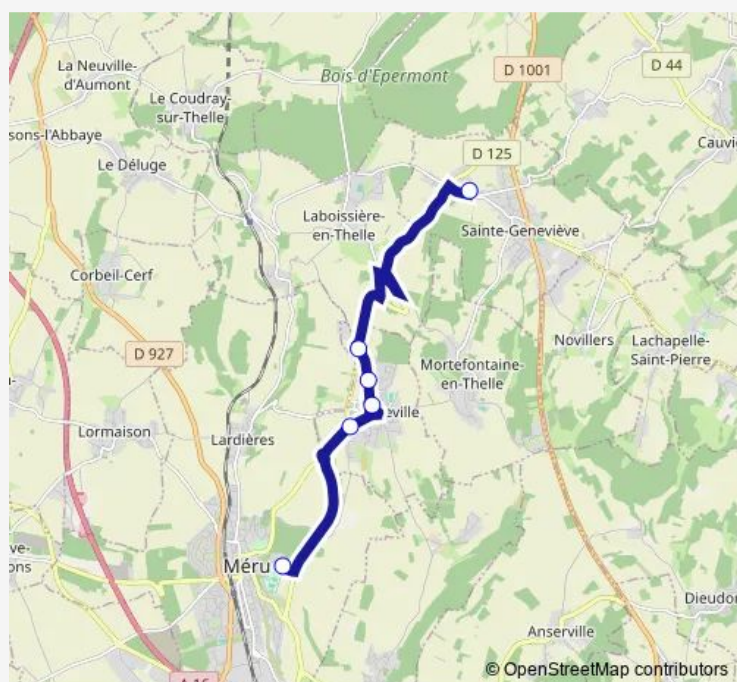

Bus 6108 Collège de Sainte Geneviève

[Go to website](#)

Direction

Sainte-Genevieve - Collège Léonard de Vinci —
Laboissiere-EN-Thelle - Parfondeval

6 stops

[Open route schedule](#)

Sainte-Genevieve - Collège Léonard de Vinci

Sainte-Genevieve - Collège Léonard de Vinci —
Laboissiere-EN-Thelle - Parfondeval

Monday	17:05
Tuesday	17:05
Wednesday	12:35
Thursday	17:05
Friday	17:05
Saturday	—
Sunday	—

Route info

Direction: Sainte-Genevieve - Collège Léonard de Vinci

Stops: 6

Trip Duration: 0 hour 14 min

6108 — Collège de Sainte Geneviève

Direction

Sainte-Genevieve - Collège Léonard de Vinci —
Lachapelle-Saint-Pierre - Centre

3 stops

[Open route schedule](#)

Sainte-Genevieve - Collège Léonard de Vinci

Lachapelle-Saint-Pierre - Les beauchamps

Lachapelle-Saint-Pierre - Centre

Route schedule

Sainte-Genevieve - Collège Léonard de Vinci —
Lachapelle-Saint-Pierre - Centre

Monday 17:05

Tuesday 17:05

Wednesday 12:35