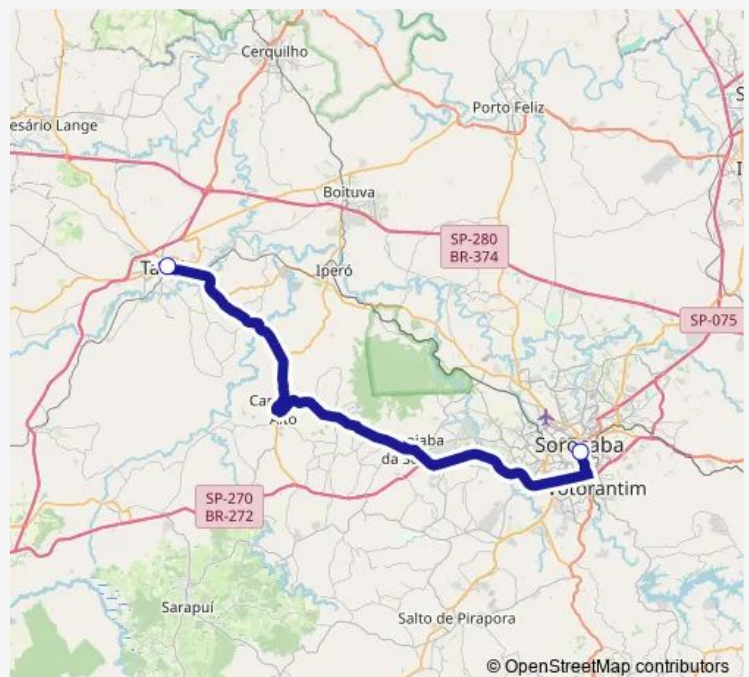

Bus 6108 Tatui (Centro) / Sorocaba (Centro)

[Go to website](#)**Direction**

Rua Pandiá Calógeras, 108-180 — Avenida Coronel Firmo Viêira de Camargo, 95

2 stops

[Open route schedule](#)

Rua Pandiá Calógeras, 108-180

Avenida Coronel Firmo Viêira de Camargo, 95

Route schedule

Rua Pandiá Calógeras, 108-180 — Avenida Coronel Firmo Viêira de Camargo, 95

Monday	06:10-21:30
Tuesday	06:10-21:30
Wednesday	06:10-21:30
Thursday	06:10-21:30
Friday	06:10-21:30
Saturday	07:15-21:30
Sunday	07:45-21:30

Route info

Direction: Rua Pandiá Calógeras, 108-180

Stops: 2

Trip Duration: 1 hour 59 min

■ 6108 — Tatui (Centro) / Sorocaba (Centro)

Direction

Avenida Coronel Firmo Viêira de Camargo, 95 — Rua Pandiá Calógeras, 108-180

Route info

Direction: Avenida Coronel Firmo Viêira de Camargo, 95

Stops: 2

Trip Duration: 1 hour 59 min

6108 Bus time schedules and route maps are available in an offline PDF at busmaps.com. Use the busmaps.com website to see live bus times, train schedule or subway schedule, and step-by-step directions for all public transit in Sorocaba