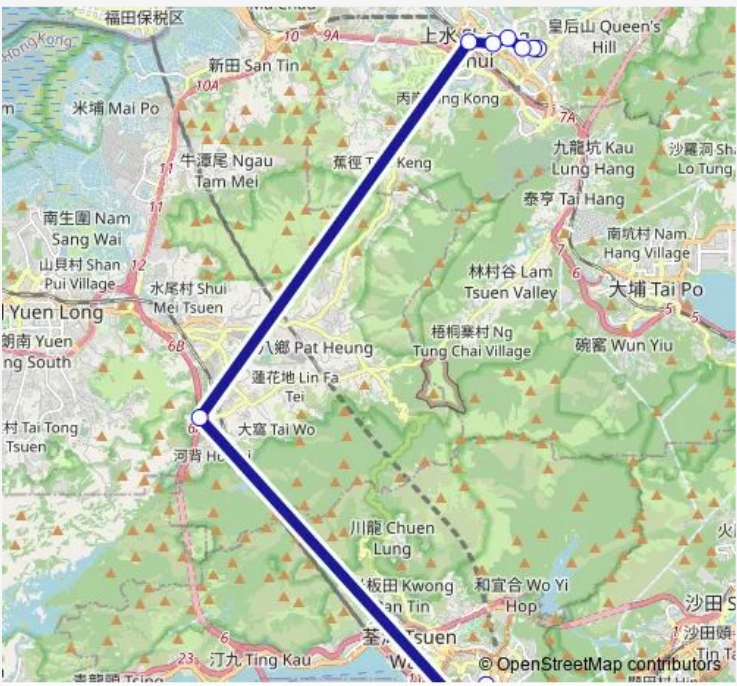

Bus 279B Fanling (Luen WO HUI) - Kwai Hing Station

[Go to website](#)

Direction
 [Kmb] Luen WO HUI BUS Terminus[[Lwb] Luen WO HUI BUS Terminus — [Kmb] Kwai Hing Station[[Lwb] Kwai Hing Station
 11 stops
[Open route schedule](#)

- [Kmb] Luen WO HUI BUS Terminus[[Lwb] Luen WO HUI BUS Terminus
- [Kmb] Union Plaza
- [Kmb] FAN Leng LAU Road[[Lwb] FAN Leng LAU Road
- [Kmb] Noble Hill[[Lwb] Noble Hill
- [Ctb] Sunningdale Garden, Jockey Club Road[[Kmb] Sunningdale Garden
- [Ctb] Sheung Shui Station, SAN WAN Road[[Kmb+Ctb] Sheung Shui BBI - Sheung Shui Station/
Sheung Shui Station, SAN WAN Road[[Kmb] Sheung Shui BBI - Sheung Shui Station[[Lwb] Sheung Shui Station
- [Kmb] TAI LAM Tunnel Bbi
- [Kmb] Kwai Chung Sports Ground
- [Ctb] CHE Fong Street, Hing Fong Road[[Kmb] CHE Fong Street Kwai Fong[[Lwb] CHE Fong Street Kwai Fong
- [Ctb] Osman Ramju Sadick Memorial Sports Centre, Hing Fong Road[[Kmb] Osman Ramju Sadick Memorial Sports Centre[[Lwb] Osman R. Sadick Memorial Sports Centre
- [Kmb] Kwai Hing Station[[Lwb] Kwai Hing Station

Route info
 Direction: [Kmb] Luen WO HUI BUS Terminus[[Lwb] Luen WO HUI BUS Terminus
 Stops: 11
 Trip Duration: 1 hour 1 min

279B Bus time schedules and route maps are available in an offline PDF at busmaps.com. Use the busmaps.com website to see live bus times, train schedule or subway schedule, and step-by-step directions for all public transit in Tai Po