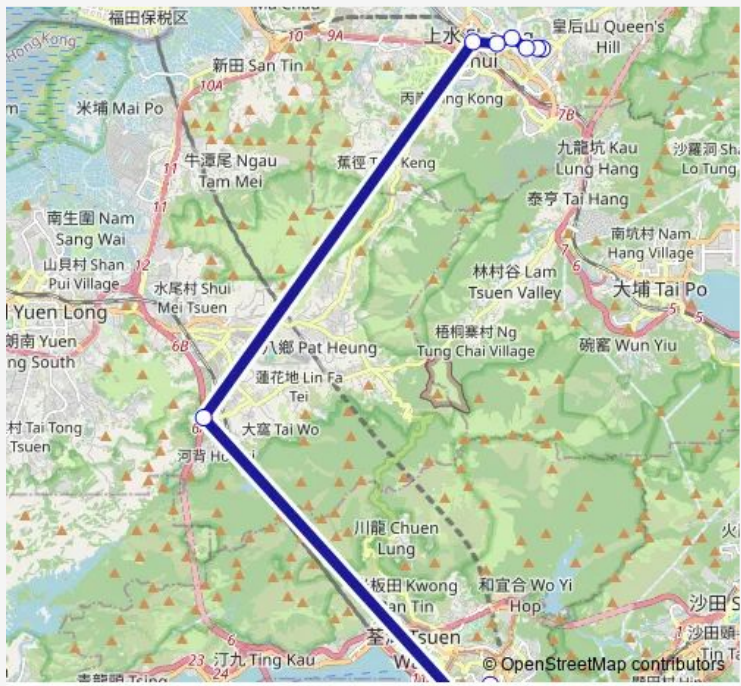

- [Kmb] Luen WO HUI BUS Terminus[[Lwb] Luen WO HUI BUS Terminus
- [Kmb] Union Plaza
- [Kmb] FAN Leng LAU Road[[Lwb] FAN Leng LAU Road
- [Kmb] Noble Hill[[Lwb] Noble Hill
- [Ctb] Sunningdale Garden, Jockey Club Road[[Kmb] Sunningdale Garden
- [Ctb] Sheung Shui Station - Exit D1, SAN WAN Road[[Kmb] Sheung Shui BBI - Sheung Shui Station[[Lwb] Sheung Shui Station
- [Kmb] TAI LAM Tunnel Bbi
- [Kmb] Kwai Chung Sports Ground
- [Ctb] CHE Fong Street, Hing Fong Road[[Kmb] CHE Fong Street Kwai Fong[[Lwb] CHE Fong Street Kwai Fong
- [Ctb] Osman Ramju Sadick Memorial Sports Centre, Hing Fong Road[[Kmb] Osman Ramju Sadick Memorial Sports Centre[[Lwb] Osman R. Sadick Memorial Sports Centre
- [Kmb] Kwai Hing Station[[Lwb] Kwai Hing Station

Route schedule

[Kmb] Luen WO HUI BUS Terminus[[Lwb] Luen WO HUI BUS Terminus — [Kmb] Kwai Hing Station[[Lwb] Kwai Hing Station

Monday	07:20-08:00
Tuesday	07:20-08:00
Wednesday	07:20-08:00
Thursday	07:20-08:00
Friday	07:20-08:00
Saturday	—
Sunday	—

**Route info**

Direction: [Kmb] Luen WO HUI BUS Terminus[[Lwb] Luen WO HUI BUS Terminus

Stops: 11

Trip Duration: 0 hour 57 min

279b Bus time schedules and route maps are available in an offline PDF at [busmaps.com](https://busmaps.com). Use the [busmaps.com](https://busmaps.com) website to see live bus times, train schedule or subway schedule, and step-by-step directions for all public transit in Tai Po