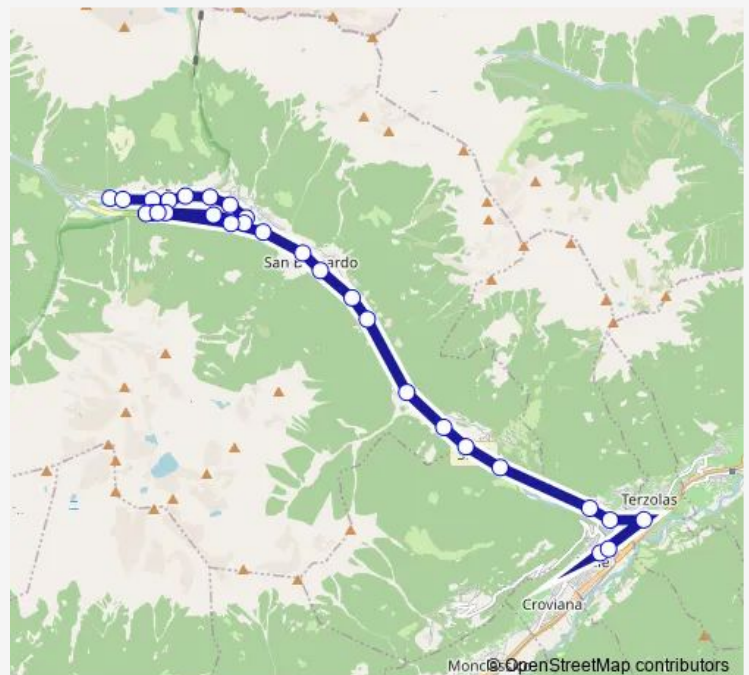

Thursday 05:40-19:45

Friday 05:40-19:45

Saturday 05:40-19:45

Sunday 07:15-18:35

Route info

Direction: Somrabbi

Stops: 29

Trip Duration: 0 hour 35 min

■ B640 — Malè - Rabbi Bagni - Somrabbi

Pracorno

Pracorno-Sud

Loc. Molini

Magras. Bivio

Terzolas. Bivio Val di Rabbi

Terzolas. Bivio Paese

Malè-Ex Stazione Ftm

Male'

Direction

Male' — Somrabbi

28 stops

[Open route schedule](#)

Male'

Malè-Ex Stazione Ftm

Terzolas. Bivio Val di Rabbi

Monday 06:35-19:10

Tuesday 06:35-19:10

Wednesday 06:35-19:10

Thursday 06:35-19:10

Friday 06:35-19:10

Saturday 06:35-19:10

Sunday 06:35-18:07

Route info