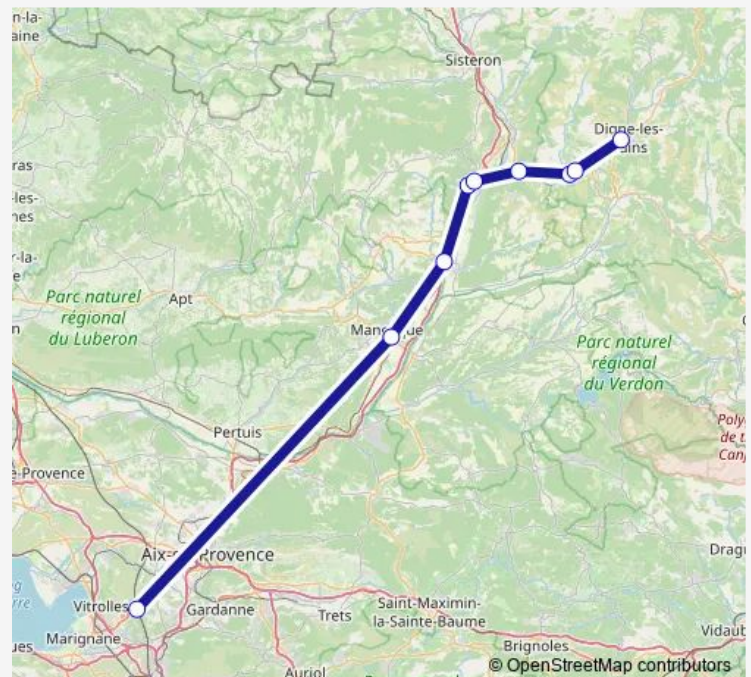

Route info

Direction: Aix-en-Provence Tgv

Stops: 9

Trip Duration: 2 hour 13 min

P26 — Digne - Manosque - Aix Tgv

Direction

Digne-les-Bains — Aix-en-Provence Tgv

9 stops