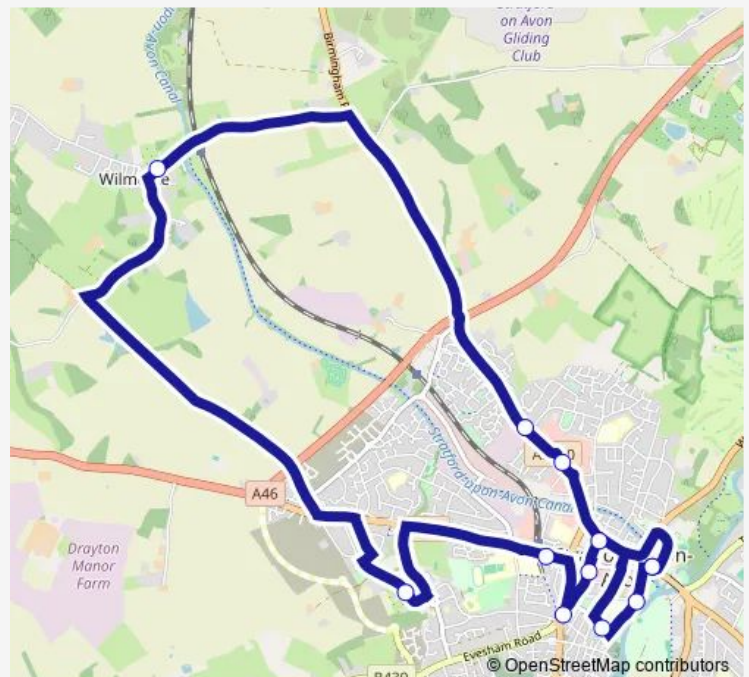

Friday —

Saturday 09:30-17:00

Sunday 09:30-17:00

Route info

Direction: Pen & Parchment

Stops: 12

Trip Duration: 0 hour 57 min

■ Tour