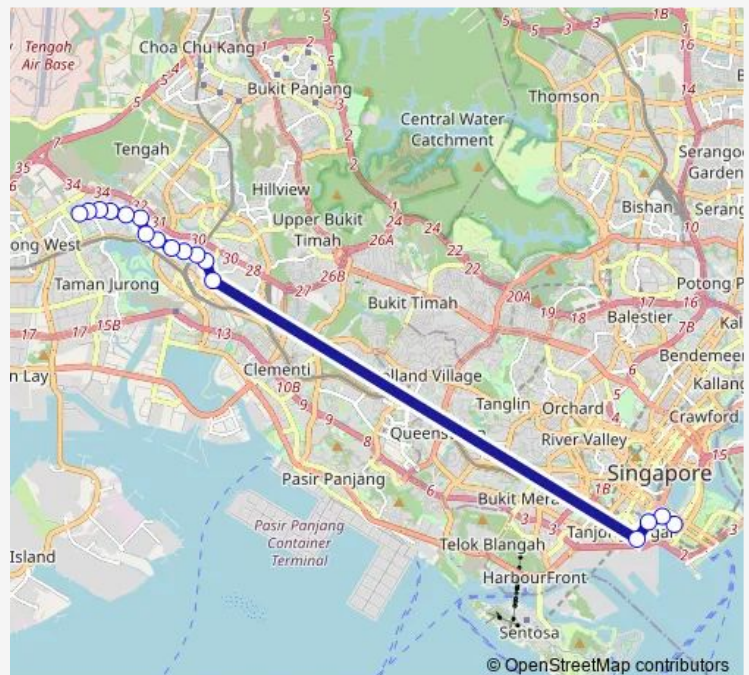

Bus 657

[Go to website](#)

Direction

Marina Bay Stn — Blk 536

17 stops

[Open route schedule](#)

Marina Bay Stn

Downtown Stn

Route info

Direction: Marina Bay Stn

Stops: 17

Trip Duration: 1 hour 24 min

Direction

Blk 538 — Marina Bay Financial Ctr

18 stops

[Open route schedule](#)

Route schedule

Blk 538 — Marina Bay Financial Ctr

Monday	07:30
Tuesday	07:30
Wednesday	07:30
Thursday	07:30
Friday	07:30
Saturday	—
Sunday	—

Route info

Direction: Blk 538

Stops: 18

Trip Duration: 1 hour 22 min