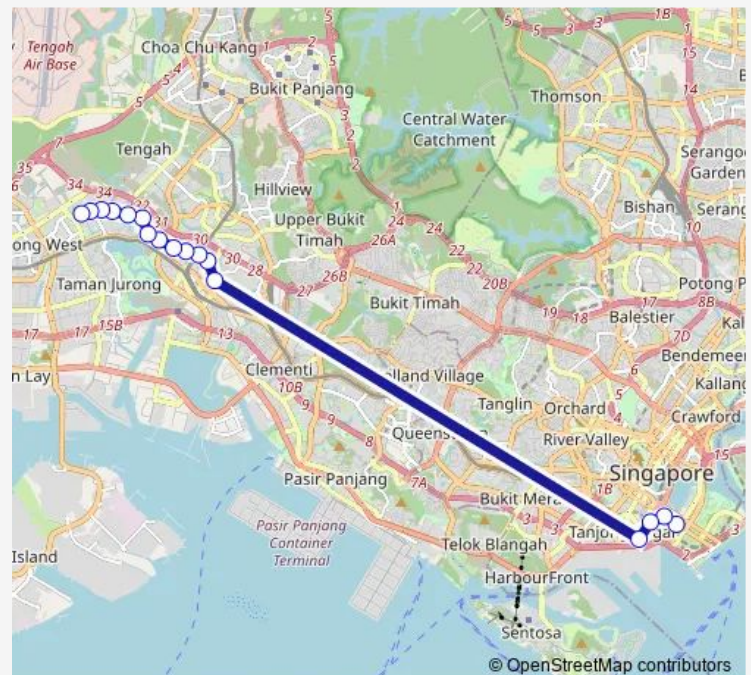

Bus 657

[Go to website](#)

Direction

Marina Bay Stn — Blk 536

17 stops

[Open route schedule](#)

Marina Bay Stn

Downtown Stn

Route info

Direction: Marina Bay Stn

Stops: 17

Trip Duration: 1 hour 24 min

Direction

Blk 538 — Marina Bay Financial Ctr

18 stops

[Open route schedule](#)

Route schedule

Blk 538 — Marina Bay Financial Ctr

Monday	07:30
Tuesday	07:30
Wednesday	07:30
Thursday	07:30
Friday	07:30
Saturday	—
Sunday	—

Route info

Direction: Blk 538

Stops: 18

Trip Duration: 1 hour 22 min