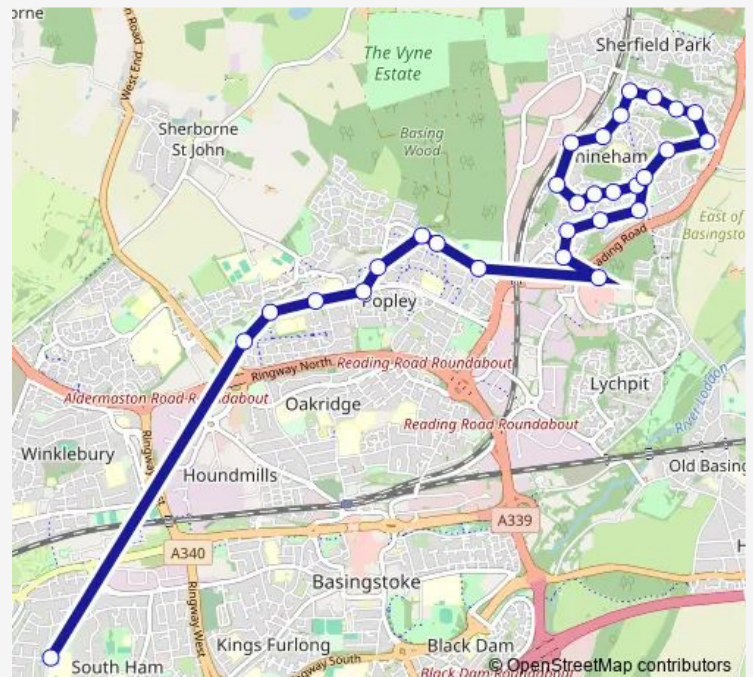

Thursday 15:45

Friday 15:45

Saturday —

Sunday —

Route info

Direction: Bishop Challoner Grounds

Stops: 32

Trip Duration: 0 hour 35 min