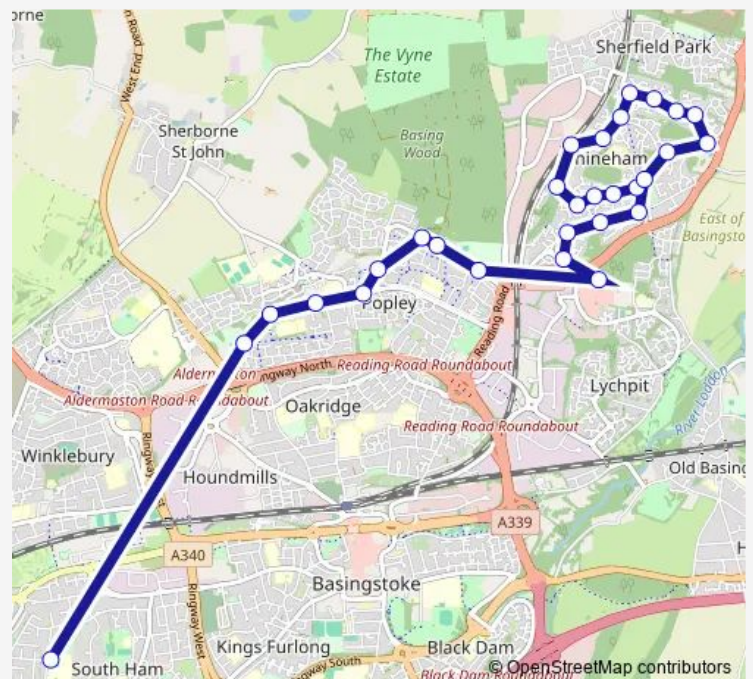

Thursday 15:45

Friday 15:45

Saturday —

Sunday —

Route info

Direction: Bishop Challoner Grounds

Stops: 32

Trip Duration: 0 hour 35 min