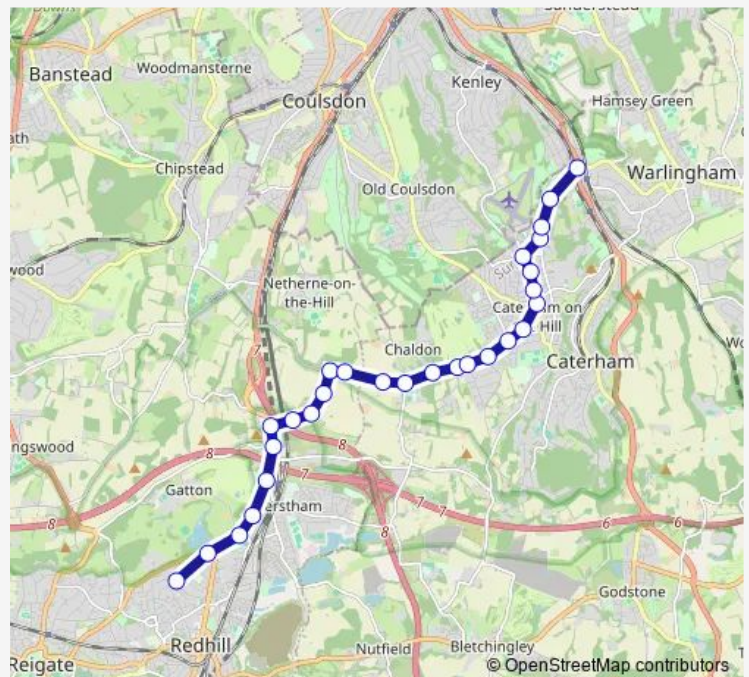

### Direction

St Bede's School — Whyteleafe Tavern

28 stops

[Open route schedule](#)

St Bede's School

Gatton Point

Rocky Lane

The Grove

### Route schedule

St Bede's School — Whyteleafe Tavern

Monday 15:10

Tuesday 15:10

Wednesday 15:10

Thursday 15:10

Friday 15:10

Saturday —

### Route info

Direction: St Bede's School

Stops: 28

Trip Duration: 0 hour 33 min

657 — Whyteleafe - Caterham - St Bede's School

Macaulay Road

Portley Lane

Ninehams Road

## Route info

Direction: Whyteleafe Tavern

Stops: 29

Trip Duration: 0 hour 47 min

The Grove

Rocky Lane

Gatton Point

St Bede's School