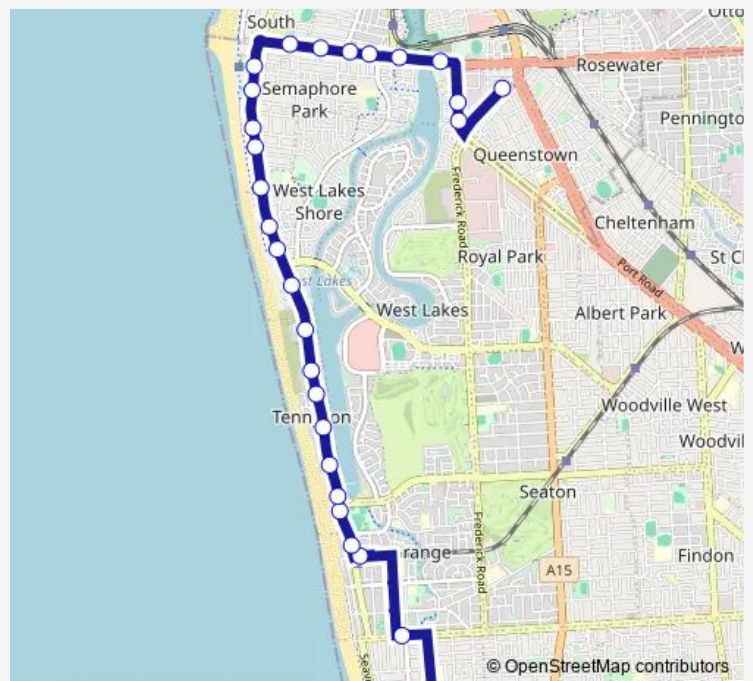

Bus 657 St Michael's College Secondary Campus to Queenstown

[Go to website](#)

Direction

Stop School St Michaels College Lawrie St — Stop School Webb St / Princes St

28 stops

[Open route schedule](#)

- Stop School St Michaels College Lawrie St
- Stop 29A Grange Rd - South side
- Stop School Terminus St / Charles Sturt Av
- Stop 30B Military Rd - West side
- Stop 30C Military Rd - West side
- Stop 31 Military Rd - West side
- Stop 31A Military Rd - West side
- Stop 31B Military Rd - West side
- Stop 32 Military Rd - West side
- Stop 32A Military Rd - West side
- Stop 32B Military Rd - West side
- Stop 33 Military Rd - West side
- Stop 34 Military Rd - South West side
- Stop 34A Military Rd - South West side
- Stop 35 Military Rd - West side
- Stop 35A Military Rd - West side
- Stop 35B Military Rd - South West side
- Stop School Military Rd / Recreation Parade
- Stop School Military Rd / Adelaide Beachfront
- Stop 36C Bower Rd - North side

Route schedule

Stop School St Michaels College Lawrie St — Stop School Webb St / Princes St

Monday	15:40
Tuesday	15:40
Wednesday	15:40
Thursday	15:40
Friday	15:40
Saturday	—
Sunday	—

Route info

Direction: Stop School St Michaels College Lawrie St

Stops: 28

Trip Duration: 0 hour 24 min

657 — St Michael's College Secondary Campus to Queenstown

Stop 36D Bower Rd - North side
Stop 36E Bower Rd - North side
Stop 36F Bower Rd - North side
Stop 37A Bower Rd - North side
Stop 38 Bower Rd - North side
Stop 35B Old Port Rd - East side
Stop 35A Old Port Rd - East side
Stop School Webb St / Princes St