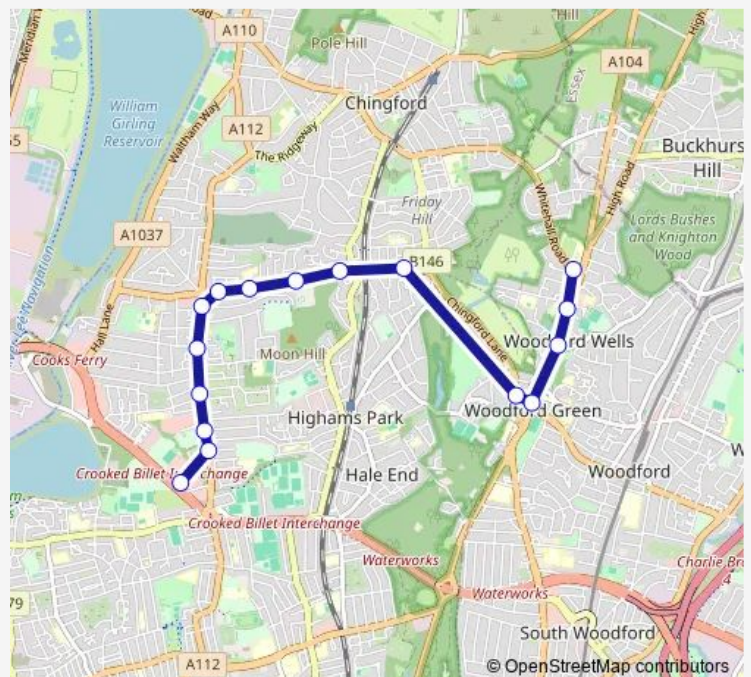

### Direction

Salisbury Hall Sainsbury's — Bancroft's School

16 stops

[Open route schedule](#)

Salisbury Hall Sainsbury's

Rowden Road

Higham Station Avenue

Leonard Road

### Route schedule

Salisbury Hall Sainsbury's — Bancroft's School

Monday 07:44

Tuesday 07:44

Wednesday 07:44

Thursday 07:44

Friday 07:44

Saturday —

### Route info

Direction: Salisbury Hall Sainsbury's

Stops: 16

Trip Duration: 0 hour 35 min