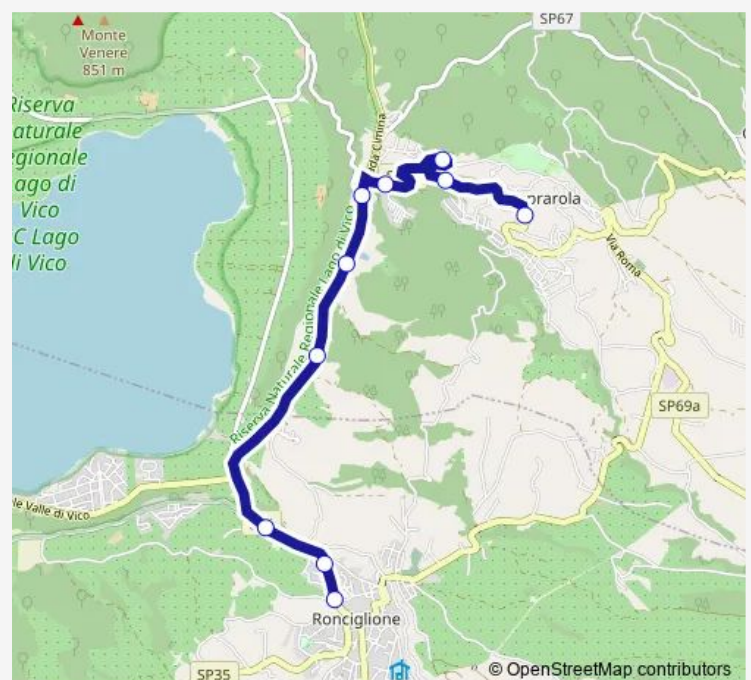

Direction

Caprarola | Ist. A. Farnese # f2585 — Ronciglione | Ospedale # f2535

10 stops

[Open route schedule](#)

Caprarola | Ist. A. Farnese # f2585

Caprarola | Via Caprolatta Via Scriattoli # f2586

Caprarola | Via Caprolatta Via S. Rocco # f2587

Caprarola | Viale Cerri (San Rocco) # f2560

Caprarola | Via Cimina (San Rocco) # f2529

Caprarola | Via Cimina (Km 17) # f2530

Caprarola | Via Cimina (Km 18) # f2531

Ronciglione | Via Padre Mariano da Torino # f2533

Ronciglione | Via Resistenza Via Orlandi # f2534

Ronciglione | Ospedale # f2535

Route schedule

Caprarola | Ist. A. Farnese # f2585 — Ronciglione | Ospedale # f2535

Monday	14:05
Tuesday	14:05
Wednesday	14:05
Thursday	14:05
Friday	14:05
Saturday	—
Sunday	—

Route info

Direction: Caprarola | Ist. A. Farnese # f2585

Stops: 10

Trip Duration: 0 hour 15 min

Bus time schedules and route maps are available in an offline PDF at busmaps.com. Use the busmaps.com website to see live bus times, train schedule or subway schedule, and step-by-step directions for all public transit in Caprarola