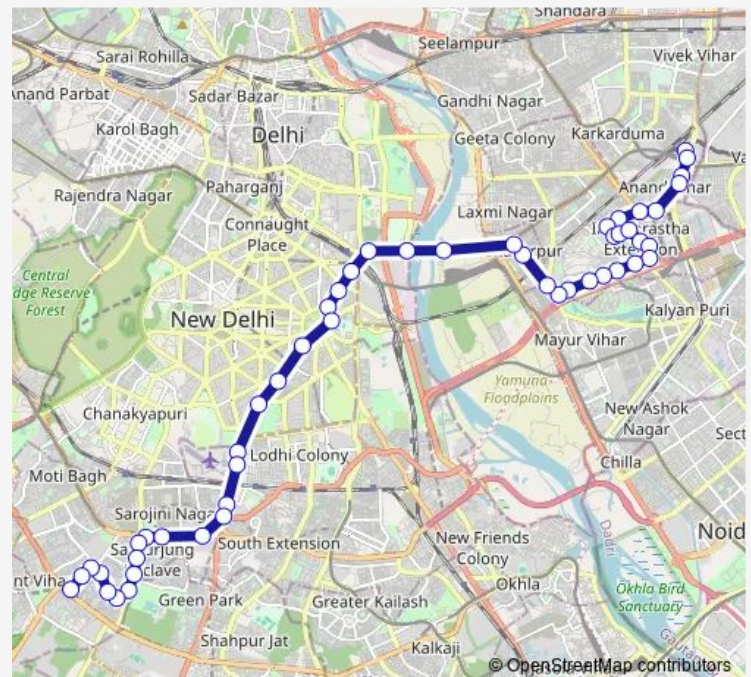

Dharma Apartment

Mother Dairy Crossing

Ganesh Nagar

Route schedule

Anand Vihar Isbt Terminal — Munirka Village (T)

Monday 05:42-22:06

Tuesday 05:42-22:06

Wednesday 05:42-22:06

Thursday 05:42-22:06

Friday 05:42-22:06

Saturday 05:42-22:06

Sunday 05:42-22:06

Route info

Direction: Anand Vihar Isbt Terminal

Stops: 50

Trip Duration: 1 hour 35 min

624acldown

BusMaps

Shakar Pur School Block

Laxmi Nagar / Shakarpur Crossing

Rainy Well

Delhi Secretariat

Ito

Tilak Bridge