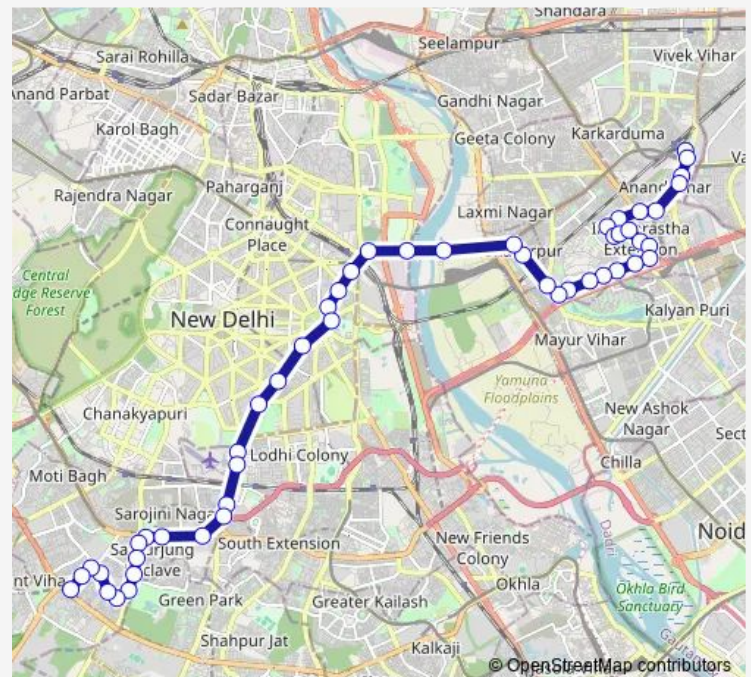

Dharma Apartment

Mother Dairy Crossing

Ganesh Nagar

Route schedule

Anand Vihar Isbt Terminal — Munirka Village (T)

Monday 05:42-22:06

Tuesday 05:42-22:06

Wednesday 05:42-22:06

Thursday 05:42-22:06

Friday 05:42-22:06

Saturday 05:42-22:06

Sunday 05:42-22:06

Route info

Direction: Anand Vihar Isbt Terminal

Stops: 50

Trip Duration: 1 hour 35 min

624acldown

BusMaps

Shakar Pur School Block

Laxmi Nagar / Shakarpur Crossing

Rainy Well

Delhi Secretariat

Ito

Tilak Bridge