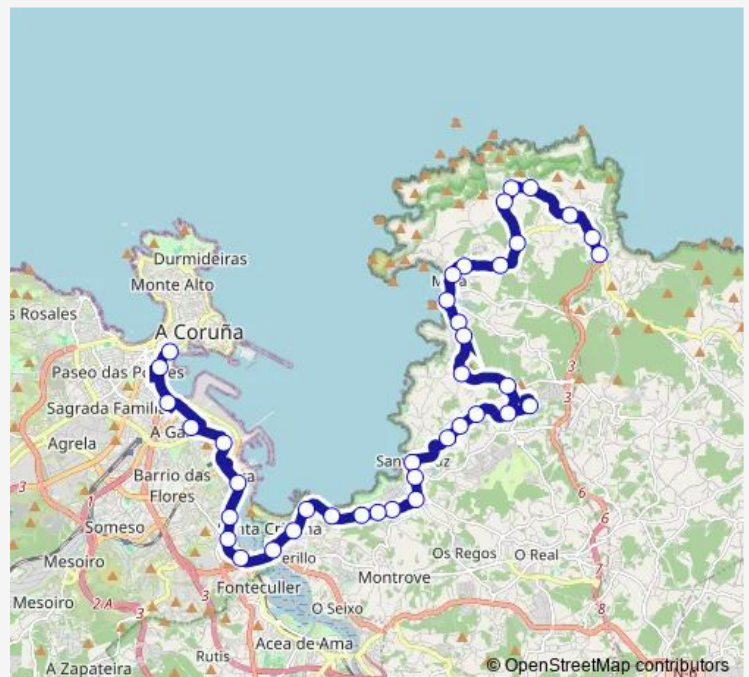

Couto Dorneda

Aguarrio

Santa Cruz

Route schedule

A Valexa — Entrexardíns

Monday 08:35-22:35

Tuesday 08:35-22:35

Wednesday 08:35-22:35

Thursday —

Friday 08:35-22:35

Saturday 09:35-21:35

Sunday 10:35-21:35

Route info

Direction: A Valexa

Stops: 39

Trip Duration: 0 hour 55 min