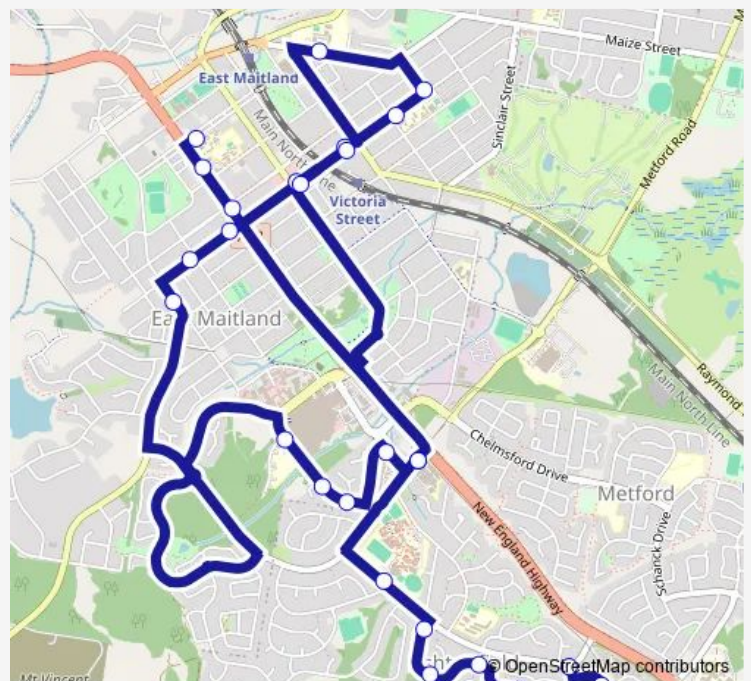

School Bus 0301 East Maitland PS to Pacific and South Seas Dr

[Go to website](#)

Direction

East Maitland Public School, William St — Pacific Cres At South Seas Dr

27 stops

[Open route schedule](#)

- East Maitland Public School, William St
- New England Hwy Before King St
- New England Hwy At George St
- Maitland Private Hospital, Chisholm Rd
- Molly Morgan Dr At Verdant Dr
- Stronach Av Opp Sylvan Cres
- Stronach Av At Martin Cl
- Stronach Av Opp Green Hills Shopping Centre
- Brisbane St Before High St
- High St At Rous St
- High St Before Newcastle St
- High St At Lawes St
- High St Before Lindesay St
- Maitland Grossmann High School, Cumberland St
- Hodge St At High St
- Maitland High School, High St
- High St After Lindesay St
- High St At Lawes St
- Maitland Private Hospital, Chisholm Rd
- Hunter Valley Grammar School, South Seas Dr

Route schedule

East Maitland Public School, William St — Pacific Cres At South Seas Dr

Monday	15:10
Tuesday	15:10
Wednesday	15:10
Thursday	15:10
Friday	15:10
Saturday	—
Sunday	—

Route info

Direction: East Maitland Public School, William St

Stops: 27

Trip Duration: 0 hour 38 min

Airlie St After South Seas Dr

Airlie St After Palm Cl

Airlie St After Raratonga Cl

Pacific Cres Opp Holmes St

Lord Howe Dr At Bounty Cl

Malay St After Lord Howe Dr

Pacific Cres At South Seas Dr

0301 School Bus time schedules and route maps are available in an offline PDF at busmaps.com. Use the busmaps.com website to see live bus times, train schedule or subway schedule, and step-by-step directions for all public transit in Maitland