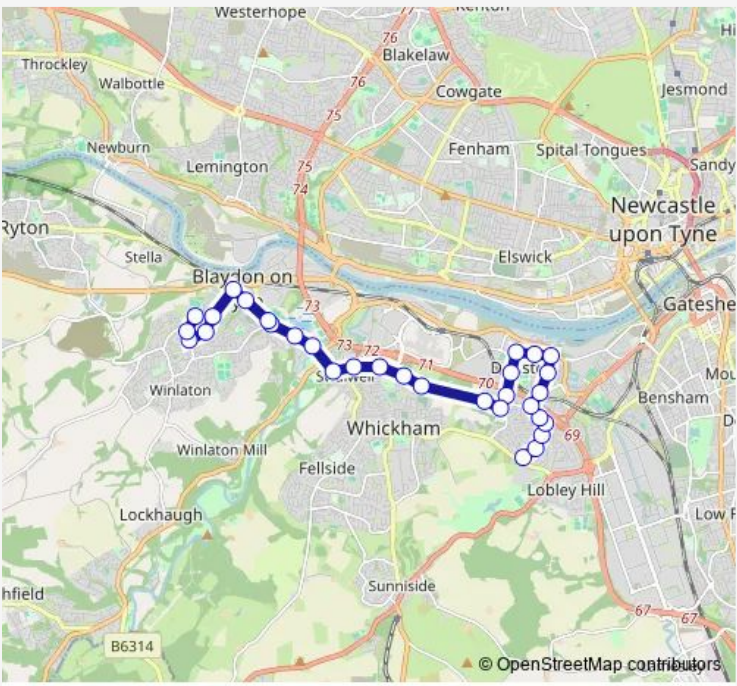

# Bus S842 Knightside Gardens - St Thomas More Catholic School

[Go to website](#)

**Direction**  
 Knightside Gardens-Whickham Highway — Back Lane-School  
 31 stops  
[Open route schedule](#)

- Knightside Gardens-Whickham Highway
- Knightside Gardens - Woodburn Gardens
- Knightside Gardens-Woodside Gardens
- Knightside Gardens-Douglas Gardens
- Cypress Crescent
- Wilson Street
- Ellison Road
- Ravensworth Road
- Ravensworth Road
- Barry Street
- Wellington Road-Dunston Road
- Dunston Road-Park
- Park Terrace-Hawthorne Drive
- Market Lane-Bank Foot
- Market Lane-School
- Market Lane-Cemetery
- Market Lane-Beverley Drive
- Market Lane-Millers Lane
- Hexham Road - Brewery Bank
- Hexham Road

Route schedule  
 Knightside Gardens-Whickham Highway — Back Lane-School

Monday	07:57
Tuesday	07:57
Wednesday	07:57
Thursday	07:57
Friday	07:57
Saturday	—
Sunday	—

**Route info**  
 Direction: Knightside Gardens-Whickham Highway  
 Stops: 31  
 Trip Duration: 0 hour 38 min

Blaydon Bank-Widdrington Road

Blaydon Bank-Cricket Ground

Wylam View

Heddon View-Tynebank

Back Lane-School

S842 Bus time schedules and route maps are available in an offline PDF at [busmaps.com](https://busmaps.com). Use the [busmaps.com](https://busmaps.com) website to see live bus times, train schedule or subway schedule, and step-by-step directions for all public transit in Newcastle upon Tyne

The schedule is provided in the local timezone. Times with "(+1)" indicate departures on the next day.

PDF file created on 2025-01-16

2024 BusMaps.com - All Rights Reserved