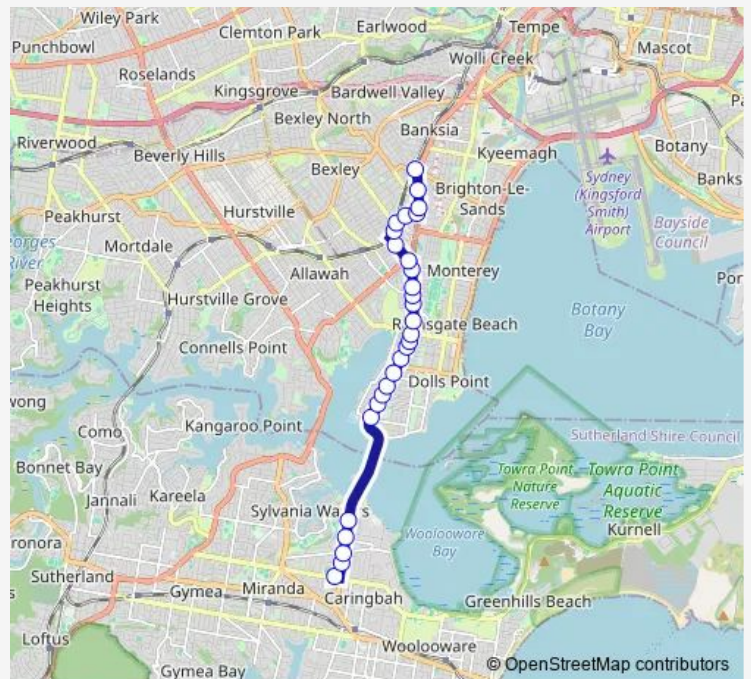

Rocky Point Rd At Torwood St

Rocky Point Rd Before Ramsgate Rd

Rocky Point Rd At Hastings Rd

Rocky Point Rd At Weeney St

Rocky Point Rd Before Jubilee Av

Calvary Hospital, Rocky Point Rd

Rocky Point Rd At Shaw St

Gray Av At Gray St

Route schedule

Endeavour Sports High School, Access Rd, The Boulevard — Rockdale Station, Geeves Av, Stand D

Monday	14:15
Tuesday	15:01
Wednesday	15:01
Thursday	15:01
Friday	15:01
Saturday	—
Sunday	—

Route info

Direction: Endeavour Sports High School, Access Rd, The Boulevard

Stops: 28

Trip Duration: 0 hour 33 min

730s — Endeavour High to Rockdale Station

Gray St At Queens Av

Railway Pde Opp Derby St

Kogarah Station, Railway Pde, Stand C

Kogarah High School, Regent St

Regent St At Princes Hwy

Princes Hwy Before Harrow Rd

Princes Hwy After Rockdale Plaza Dr

Rockdale Station, Geeves Av, Stand D

730s School Bus time schedules and route maps are available in an offline PDF at [busmaps.com](https://busmaps.com). Use the [busmaps.com](https://busmaps.com) website to see live bus times, train schedule or subway schedule, and step-by-step directions for all public transit in Sydney