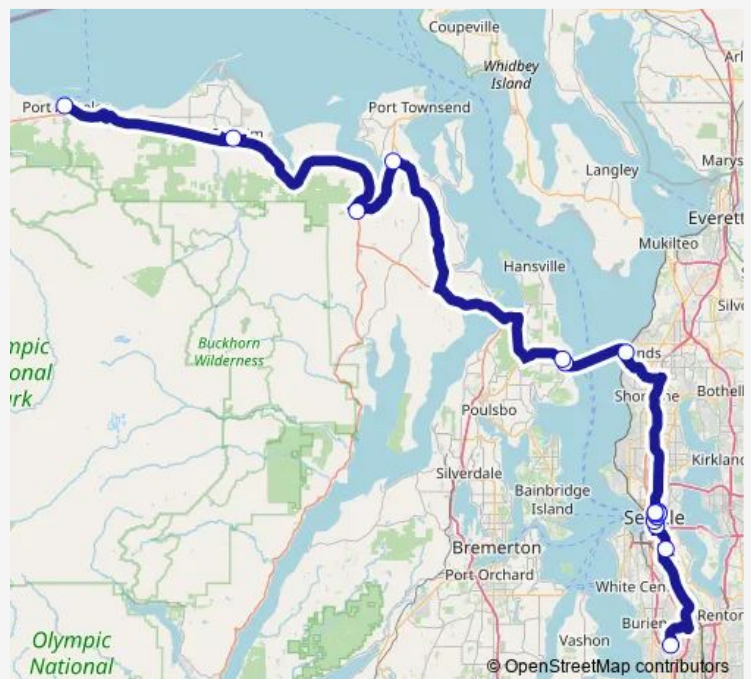

Seattle Tacoma Intl Airport — Port Angeles Gateway Transit Center

Monday 02:00-19:50

Tuesday 02:00-19:50

Wednesday 02:00-19:50

Thursday 02:00-19:50

Friday 02:00-19:50

Saturday 02:00-19:50

Sunday 02:00-19:50

Route info

Direction: Seattle Tacoma Intl Airport

Stops: 16

Trip Duration: 4 hour 20 min

Direction

Port Angeles Gateway Transit Center — Seattle Tacoma Intl Airport

16 stops

[Open route schedule](#)

Port Angeles Gateway Transit Center

Sequim (Jc Pennys)

Kingston (Discovery Bay)

Port Townsend 4 Corners Park & Ride

Kingston Ferry Terminal

Edmonds Ferry Terminal

Edmonds Train Station

Seattle (Virgin Mason Hospital)