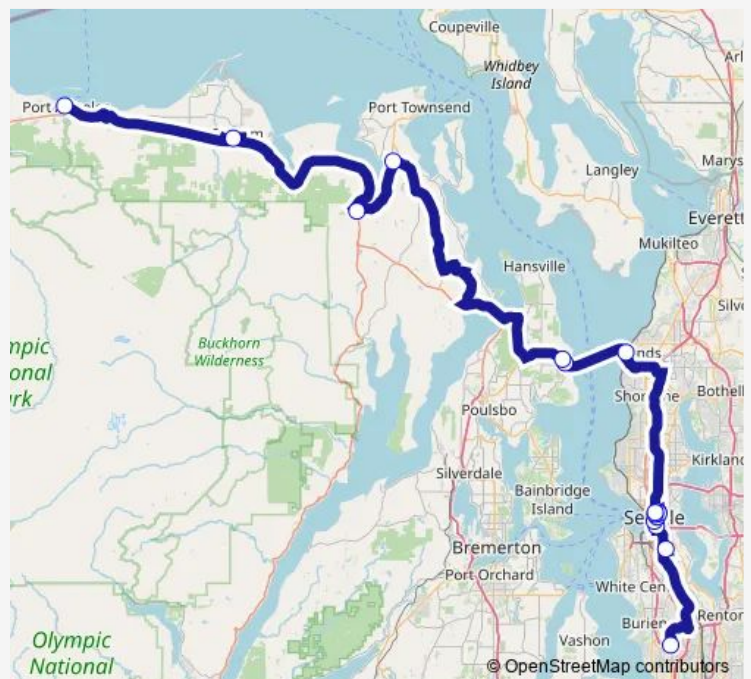

Seattle Tacoma Intl Airport — Port Angeles Gateway Transit Center

Monday 02:00-19:50

Tuesday 02:00-19:50

Wednesday 02:00-19:50

Thursday 02:00-19:50

Friday 02:00-19:50

Saturday 02:00-19:50

Sunday 02:00-19:50

Route info

Direction: Seattle Tacoma Intl Airport

Stops: 16

Trip Duration: 4 hour 40 min

Direction

Port Angeles Gateway Transit Center — Seattle Tacoma Intl Airport

16 stops

[Open route schedule](#)

Port Angeles Gateway Transit Center

Sequim (Jc Pennys)

Kingston (Discovery Bay)

Port Townsend 4 Corners Park & Ride

Kingston Ferry Terminal

Edmonds Ferry Terminal

Edmonds Train Station

Seattle (Virgin Mason Hospital)