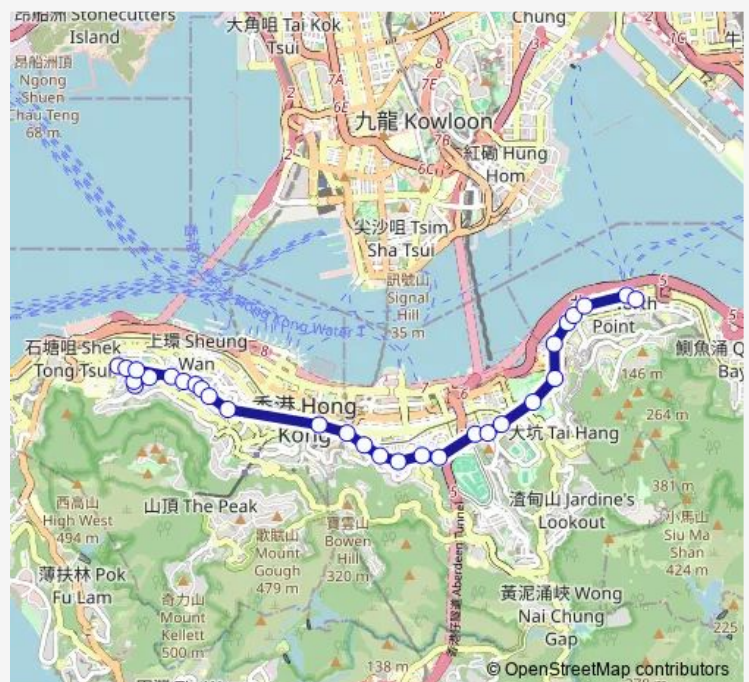

30 stops

[Open route schedule](#)

Robinson Road, Opposite Serene Court

OAKLANDS AVENUE

LYTTELTON ROAD, NEAR ST STEPHEN'S GIRLS' COLLEGE

BONHAM ROAD, OUTSIDE GOOD VIEW COURT

Bonham Road, Near Centre Street|Bonham Road, Centre Street

QUEEN'S ROAD EAST, OUTSIDE KUI CHI MANSION

Queen'S Road East, Opposite Hopewell Centre|Queen'S Road East, Near Amoy Street

Route schedule

Robinson Road, Opposite Serene Court — Marble Road, Outside WAH LAI Mansion|Marble Road, Outside WAH LAI Mansion

Monday	06:30
Tuesday	06:30
Wednesday	06:30
Thursday	06:30
Friday	06:30
Saturday	06:30
Sunday	06:30

Route info

Direction: Robinson Road, Opposite Serene Court

Stops: 30

Trip Duration: 0 hour 26 min

Queen'S Road East, Near WAN Chai Road|Queen'S Road East, Outside WAN Chai Market

Sunday 06:00

Route info

Direction: Marble Road, Outside WAH LAI Mansion|Marble Road, Outside WAH LAI Mansion

Stops: 23

Trip Duration: 0 hour 26 min

ROBINSON ROAD, OAKLANDS AVENUE|OAKLANDS AVENUE

LYTTELTON ROAD, NEAR BABINGTON PATH