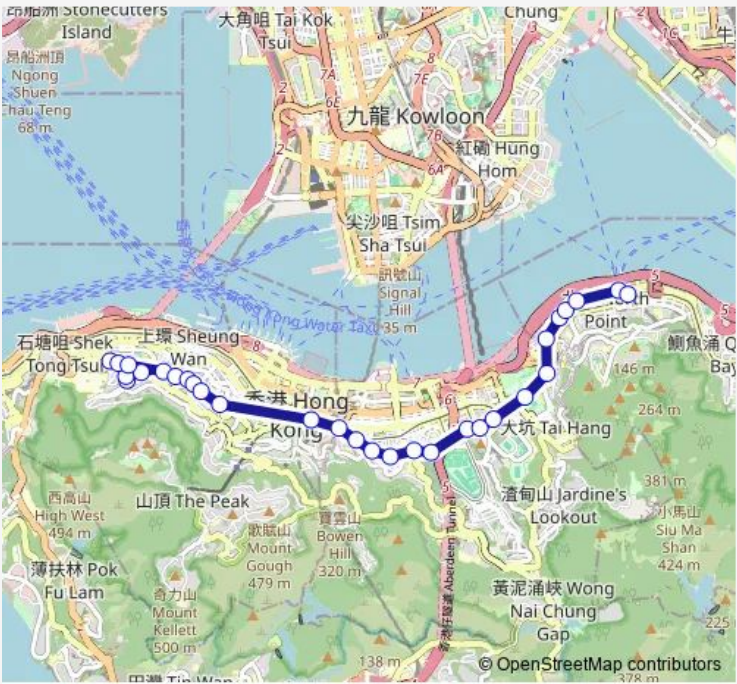

30 stops

[Open route schedule](#)

- Robinson Road, Opposite Serene Court
- Oaklands Avenue
- Lyttelton Road, Near ST Stephen'S Girls' College
- Bonham Road, Outside Good View Court
- Bonham Road, Near Centre Street|Bonham Road, Centre Street
- Bonham Road, Near SAI Ying PUN Station Exit C
- Bonham Road, Hospital Road
- Caine Road, Ladder Street
- Caine Road, Shing Wong Street
- Caine Road, Near Castle Road
- Caine Road, Near Peel Street
- No.19 Caine Road|Caine Road, Near Avon Court
- Queensway, Outside Golden Bell Gallery
- Queen'S Road East, Outside Three Pacific Place|Queen'S Road East Junction With Queensway|Queen'S Road East, Outside Three Pacific Place|Near Three Pacific Place, Queen'S Road East
- Queen'S Road East, Outside KUI CHI Mansion
- Queen'S Road East, Near Amoy Street|Queen'S Road East, Opposite Hopewell Centre|Queen'S Road East, Near Amoy Street
- Queen'S Road East, Outside WAN Chai Market|Queen'S Road East, Outside WAN Chai Market|Queen'S Road

Route schedule

Robinson Road, Opposite Serene Court — Marble Road, Outside WAH LAI Mansion|Marble Road, Outside WAH LAI Mansion

Monday	06:30
Tuesday	06:30
Wednesday	06:30
Thursday	06:30
Friday	06:30
Saturday	06:30
Sunday	06:30

Route info

Direction: Robinson Road, Opposite Serene Court

Stops: 30

Trip Duration: 0 hour 26 min

56 — MID-Levels (Robinson Road) - North Point (Marble Road) **BusMaps**

East, Near WAN Chai Road|Queen'S Road East, Outside
WAN Chai Market

Sunday 06:00

Route info

Direction: Marble Road, Outside WAH LAI Mansion|Marble Road, Outside WAH LAI Mansion

Stops: 23

Trip Duration: 0 hour 26 min

56 Bus time schedules and route maps are available in an offline PDF at busmaps.com. Use the busmaps.com website to see live bus times, train schedule or subway schedule, and step-by-step directions for all public transit in Hong Kong