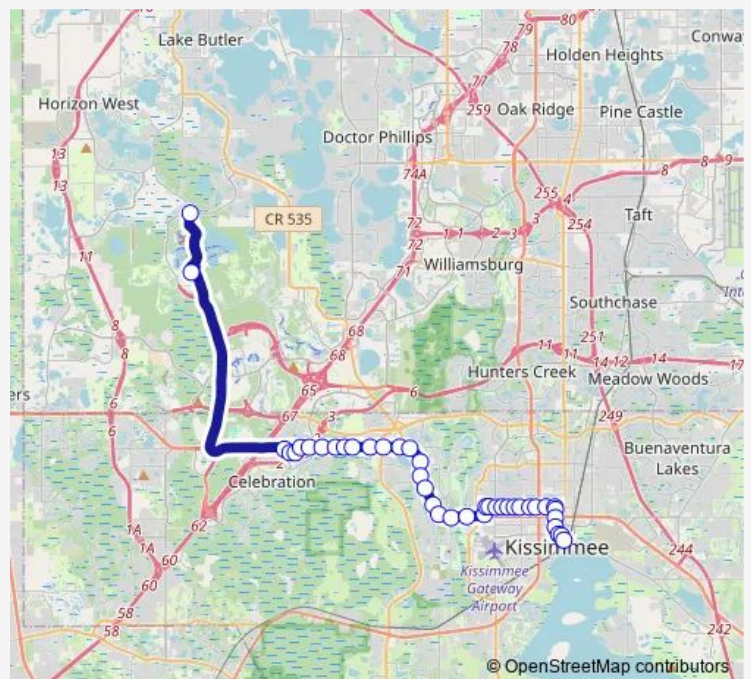

Bus 56 W. U.S. 192/Magic Kingdom

[Go to website](#)

Direction
 Center DR AND Reams Rd — Pleasant ST AND Neptune Rd
 40 stops
[Open route schedule](#)

- Center DR AND Reams Rd
- Topiary LN AND World Dr
- Celebration PL AND W Irlo Bronson MEM Hwy
- Celebration PL AND Celebration PI
- Celebration AVE AND Blake Blvd
- W Irlo Bronson MEM HWY AND Celebration Ave
- W Irlo Bronson MEM HWY AND International Dr
- W Irlo Bronson MEM HWY AND Holiday Trail
- W Irlo Bronson MEM HWY AND Seralago Blvd
- W Irlo Bronson MEM HWY AND Locksley Ln
- W Irlo Bronson MEM HWY AND Locksley Ln
- W Irlo Bronson MEM HWY AND Scott Blvd
- W Irlo Bronson MEM HWY AND N Poinciana Blvd
- W Irlo Bronson MEM HWY AND Lawton Dr
- W Irlo Bronson MEM HWY AND Storey Lake Blvd
- W Irlo Bronson MEM HWY AND Seven Dwarfs Ln
- W Irlo Bronson MEM HWY AND Siesta Lago Dr
- W Irlo Bronson MEM HWY AND Interior St
- W Irlo Bronson MEM HWY AND Four Winds Blvd
- W Irlo Bronson MEM HWY AND Oren Brown Rd
- W Vine ST AND N Bass Rd

Route schedule

Center DR AND Reams Rd — Pleasant ST AND Neptune Rd

Monday	04:14-23:10
Tuesday	04:14-23:10
Wednesday	04:14-23:10
Thursday	04:14-23:10
Friday	04:14-23:10
Saturday	06:47-23:10
Sunday	06:48-23:13

Route info

Direction: Center DR AND Reams Rd
 Stops: 40
 Trip Duration: 1 hour 8 min

■ 56 — W. U.S. 192/Magic Kingdom

W Vine ST AND Interior St

Armstrlong Blvd AND Vine St

Armstrong Blvd AND W Columbia Ave

W Columbia AVE AND Bonaire Blvd

W Columbia AVE AND Stratford Blvd

W Columbia AVE AND Cascades Blvd

W Columbia AVE AND Vinyard Blvd

W Columbia AVE AND Harbor BAY Ct

W Columbia AVE AND N Thacker Ave

W Columbia AVE AND Delmos Ave