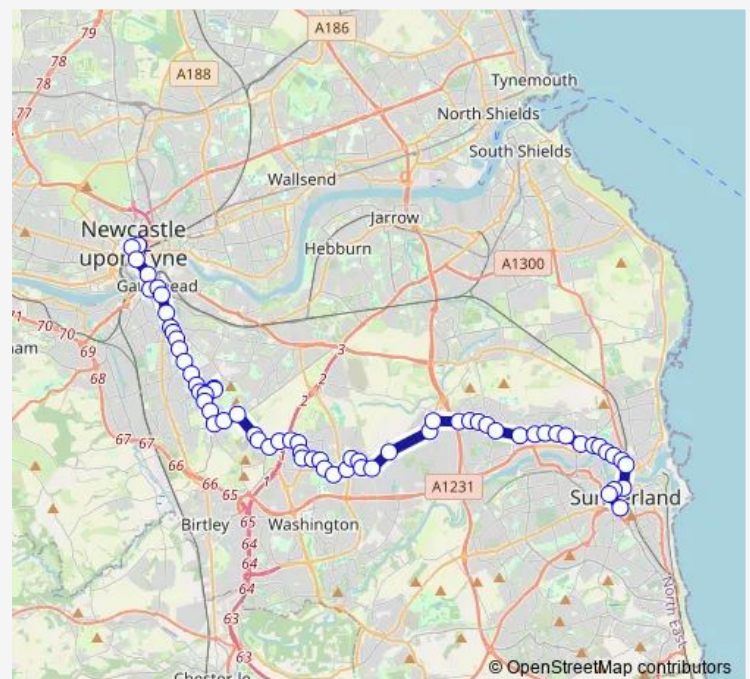

Sheriffs Highway-Springfield Place

Queen Elizabeth Hospital

Queen Elizabeth Hospital

Old Durham Road-Beacon Lough Road

Sundew Road-Cranesville

Harebell Road

Sundew Road

Sundew Road-Bramblelaw

Old Durham Road-Whitehouse Lane

Route schedule

Monument Market Street — Sunderland Interchange

Monday 00:06-23:45

Tuesday 00:06-23:45

Wednesday 00:06-23:45

Thursday 00:06-23:45

Friday 00:06-23:45

Saturday 00:01-23:45

Sunday 00:06-23:25

Route info

Direction: Monument Market Street

Stops: 66

Trip Duration: 1 hour 5 min

56 — Sunderland - Newcastle

High Street-Seven Stars Pub

High Street - Springwell Road

Springwell Road-Health Centre

Springwell Rd-Springwell Tce

Springwell Road-Bowes Railway

Springwell Village

Peareth Hall Road-Rosebank Cottages

Peareth Hall Road-Highbury Avenue