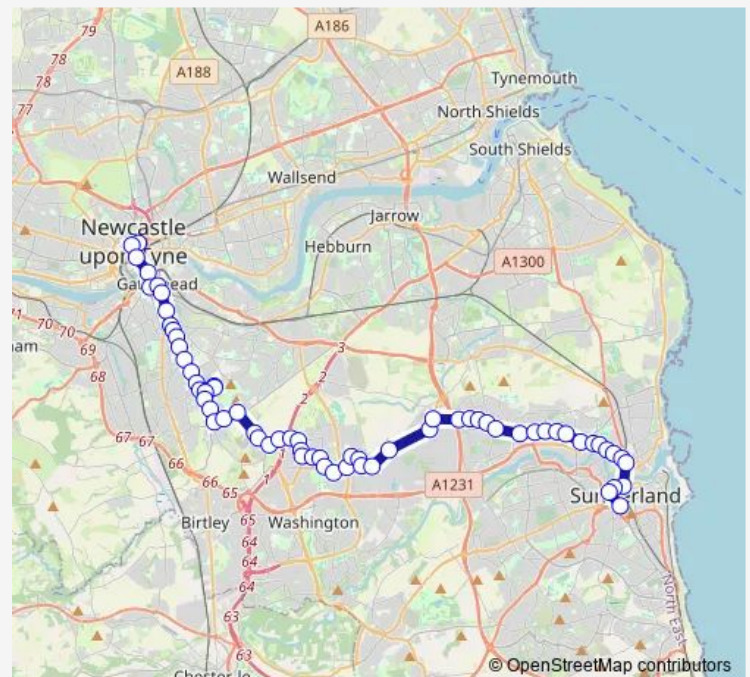

Sheriffs Highway-Springfield Place

Queen Elizabeth Hospital

Queen Elizabeth Hospital

Old Durham Road-Beacon Lough Road

Sundew Road-Cranesville

Harebell Road

Sundew Road

Sundew Road-Bramblelaw

Old Durham Road-Whitehouse Lane

### Route schedule

Monument Market Street — Sunderland Interchange

Monday 00:06-23:45

Tuesday 00:06-23:45

Wednesday 00:06-23:45

Thursday 00:06-23:45

Friday 00:06-23:45

Saturday 00:01-23:45

### Route info

Direction: Monument Market Street

Stops: 66

Trip Duration: 1 hour 3 min

56 — Sunderland - Newcastle

High Street-Seven Stars Pub

High Street - Springwell Road

Springwell Road-Health Centre