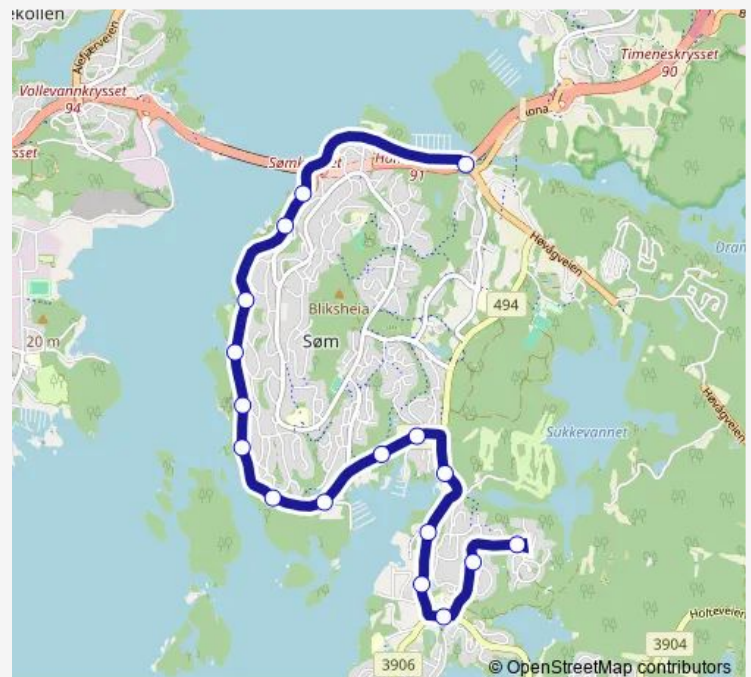

Rona — Odderhei

Monday 06:44-19:44

Tuesday 06:44-19:44

Wednesday 06:44-19:44

Thursday 06:44-19:44

Friday 06:44-19:44

Saturday 08:44-16:44

Sunday —

Route info

Direction: Rona

Stops: 17

Trip Duration: 0 hour 12 min

56 — Rona - Odderhei

Direction

Odderhei — Rona

22 stops