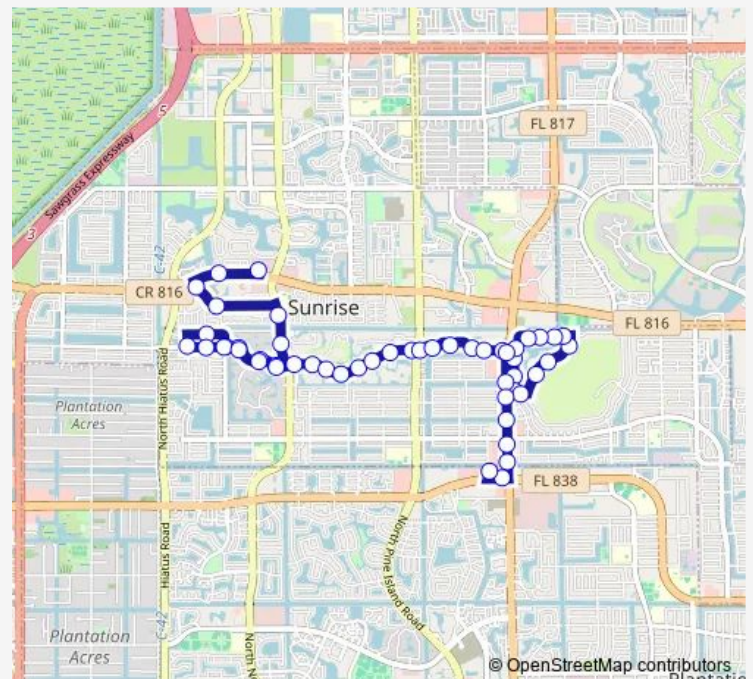

Sunrise Lakes B/#9800

Sunrise Lakes B/#9500

Sunrise Lakes B/#9420

Route schedule

Welleby Plaza Publix — Jacaranda/Publix

Monday 06:30-18:30

Tuesday 06:30-18:30

Wednesday 06:30-18:30

Thursday 06:30-18:30

Friday 06:30-18:30

Saturday —

Sunday —

Route info

Direction: Welleby Plaza Publix

Stops: 51

Trip Duration: 0 hour 35 min

Wednesday 07:15-18:30

Thursday 07:15-18:30

Friday 07:15-18:30

Saturday —

Sunday —

Route info

Direction: Jacaranda/Publix

Stops: 53