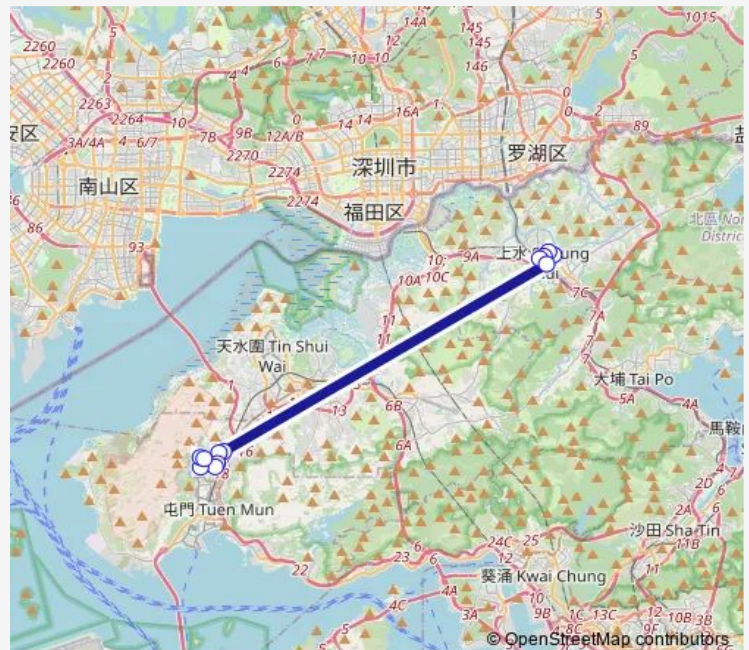

Route schedule

[Ctb] TIN Ping Estate|[Kmb] TIN Ping Estate BUS Terminus|[Lwb] TIN Ping Estate — [Ctb] Novo Land, YAN PO Road|[Kmb] Novo Land|[Lrtfeeder] Ching TIN Estate|[Lwb] Novo Land

Monday	09:25-20:15
Tuesday	09:25-20:15
Wednesday	09:25-20:15
Thursday	09:25-20:15
Friday	09:25-20:15
Saturday	06:45-08:45
Sunday	06:45-08:45

Route info

Direction: [Ctb] TIN Ping Estate|[Kmb] TIN Ping Estate BUS Terminus|[Lwb] TIN Ping Estate

Stops: 12

Trip Duration: 0 hour 41 min

[Ctb] Novo Land, YAN PO Road|[Kmb] Novo Land|[Lrt-feeder] Ching TIN Estate|[Lwb] Novo Land