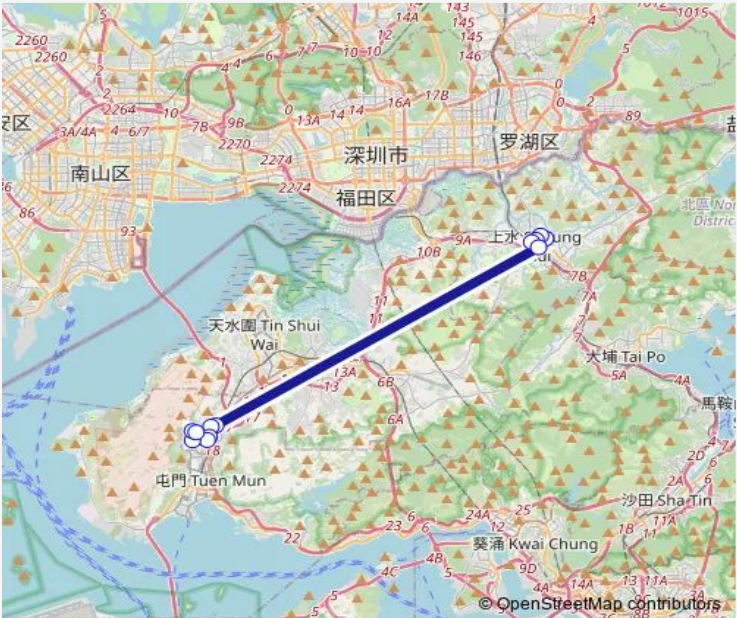

Route schedule

[Ctb] Ching TIN Estate|[Kmb] Ching TIN Estate|[Lrtfeeder] YAN PO Road Public Transport Interchange|[Lwb] Ching TIN Estate — [Ctb] TIN Ping Estate|[Kmb] TIN Ping Estate BUS Terminus|[Lwb] TIN Ping Estate

**Route info**

Direction: [Ctb] Ching TIN Estate|[Kmb] Ching TIN Estate|[Lrtfeeder] YAN PO Road Public Transport Interchange|[Lwb] Ching TIN Estate

Stops: 11

Trip Duration: 0 hour 40 min