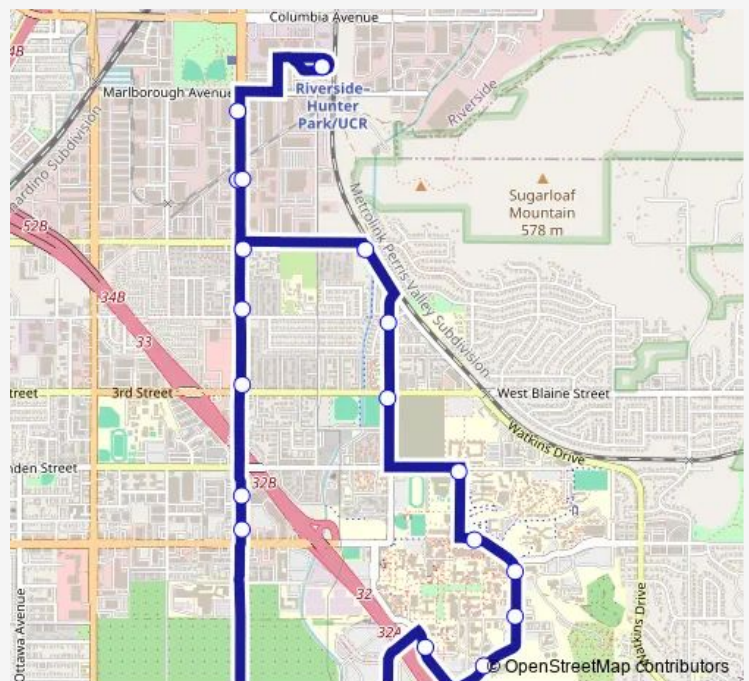

S. Campus Drive + Picnic Hill Dr.

W. Campus Drive + Canyon Crest

Iowa + University

Iowa + Linden (University Village Tower)

Iowa + Blaine

Iowa + Massachusetts

Iowa + Spruce

Iowa at Goodwill Center

Hunter Park Metrolink Station

Route schedule

Hunter Park Metrolink Station — Hunter Park Metrolink Station

Monday	06:00-18:30
Tuesday	06:00-18:30
Wednesday	06:00-18:30
Thursday	06:00-18:30
Friday	06:00-18:30
Saturday	—
Sunday	—

Route info

Direction: Hunter Park Metrolink Station

Stops: 19

Trip Duration: 0 hour 37 min

56 — Hunter Park_Ucr

56 Bus time schedules and route maps are available in an offline PDF at busmaps.com. Use the busmaps.com website to see live bus times, train schedule or subway schedule, and step-by-step directions for all public transit in Riverside