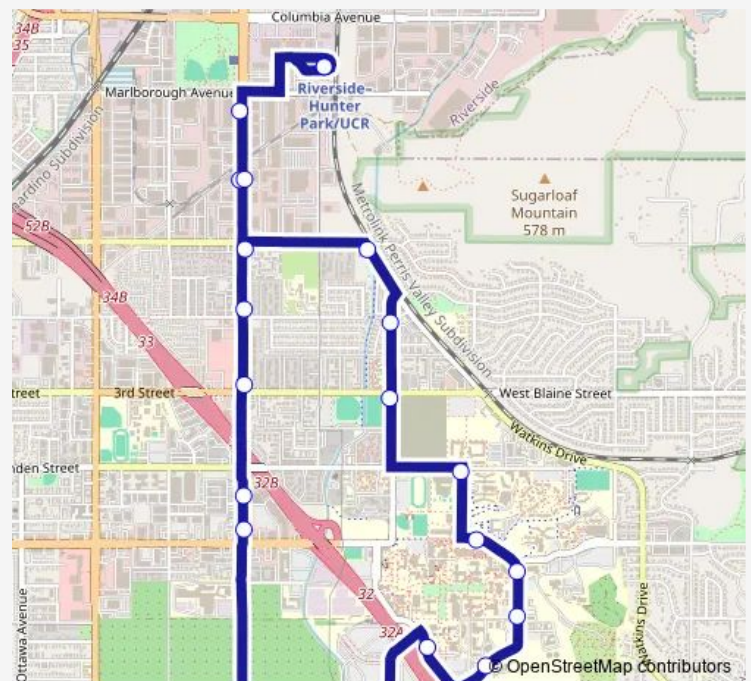

### Direction

Hunter Park Metrolink Station — Hunter Park Metrolink Station

19 stops

[Open route schedule](#)

Hunter Park Metrolink Station

Iowa + Marlborough

Iowa at Child Support Services

Watkins + Spruce

### Route schedule

Hunter Park Metrolink Station — Hunter Park Metrolink Station

Monday	06:00-18:30
Tuesday	06:00-18:30
Wednesday	06:00-18:30
Thursday	06:00-18:30
Friday	06:00-18:30
Saturday	—
Sunday	—

### Route info

Direction: Hunter Park Metrolink Station

Stops: 19

Trip Duration: 0 hour 37 min

■ 56 — Hunter Park\_Ucr

56 Bus time schedules and route maps are available in an offline PDF at [busmaps.com](https://busmaps.com). Use the [busmaps.com](https://busmaps.com) website to see live bus times, train schedule or subway schedule, and step-by-step directions for all public transit in Riverside