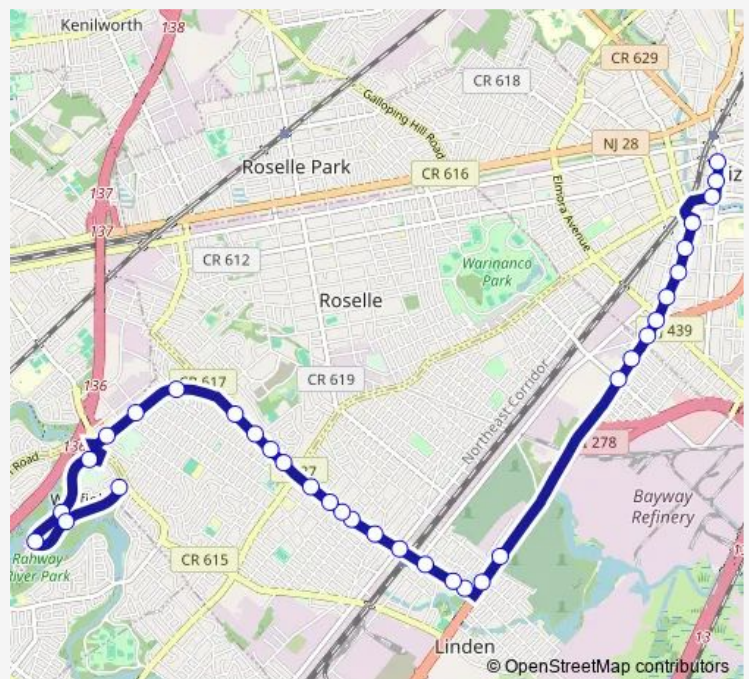

Edgar RD AT Clinton St

Wood AVE 250' N OF Edgar Rd.

Wood AVE AT Wood Pl

Wood AVE AT Morris Ave

Wood AVE AT Railroad Station

Wood AVE AT Blancke St

Wood AVE AT ELM St

Wood AVE AT Henry St

Wood AVE AT Curtis St

Route schedule

Broad ST AT Jersey St — Wavecrest AVE AT Seafoam Ave

Monday 06:05-08:45

Tuesday 06:05-08:45

Wednesday 06:05-08:45

Thursday 06:05-08:45

Friday 06:05-08:45

Saturday —

Sunday —

Route info

Direction: Broad ST AT Jersey St

Stops: 39

Trip Duration: 0 hour 35 min

Wood AVE AT Gesner St

Wood AVE AT Uncas Ave

Wood AVE AT Woodside Ave

Wood AVE AT Brooklawn Ave

Wood AVE AT Cedar Lane

Wood AVE AT Raritan Rd

Wood AVE AT 6TH Ave

Wood AVE AT Trinity Pl

Commerce DR AT Myrtle St

Commerce DR AT Jackson DR. North