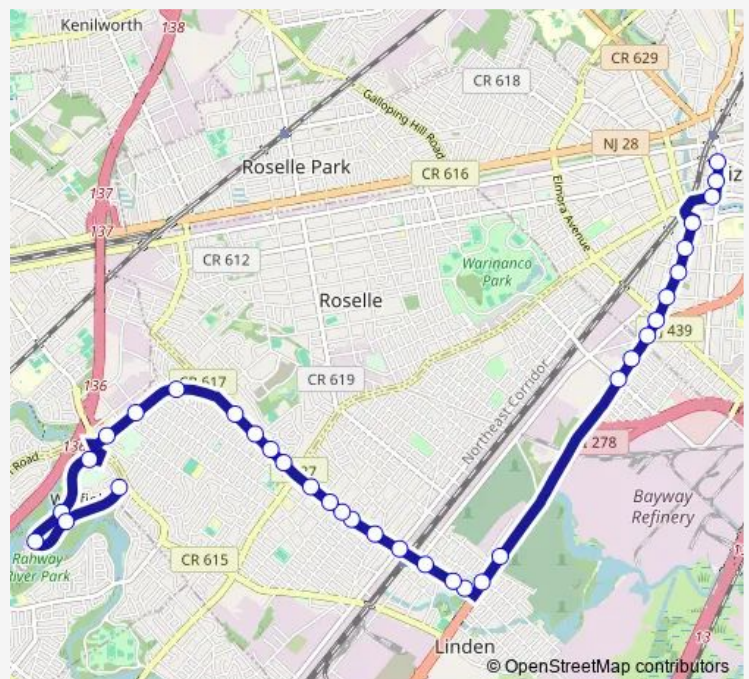

Edgar RD AT Clinton St

Wood AVE 250' N OF Edgar Rd.

Wood AVE AT Wood Pl

Wood AVE AT Morris Ave

Wood AVE AT Railroad Station

Wood AVE AT Blancke St

Wood AVE AT ELM St

Wood AVE AT Henry St

Wood AVE AT Curtis St

### Route schedule

Broad ST AT Jersey St — Wavecrest AVE AT Seafoam Ave

Monday 06:05-08:45

Tuesday 06:05-08:45

Wednesday 06:05-08:45

Thursday 06:05-08:45

Friday 06:05-08:45

Saturday —

### Route info

Direction: Broad ST AT Jersey St

Stops: 39

Trip Duration: 0 hour 35 min

Wood AVE AT Gesner St

Wood AVE AT Uncas Ave

Wood AVE AT Woodside Ave

Wood AVE AT Brooklawn Ave