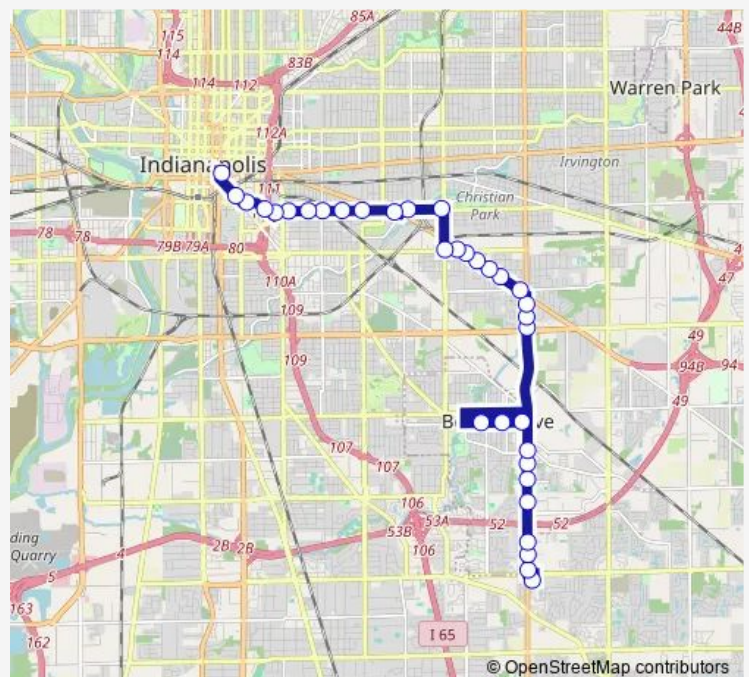

Thursday 05:15-21:30

Friday 05:15-21:30

Saturday 06:45-21:30

Sunday 07:45-20:20

Route info

Direction: CTC-H

Stops: 33

Trip Duration: 0 hour 34 min

56 — Emerson

Emerson Ave & Raymond St

Main St & 10th Ave

Main St & 6th Ave

Main St & 2nd Ave

Emerson Ave & Churchman Ave

Emerson Ave & Lifegate Way

Emerson Ave & Hornet Ave

Emerson Ave & Grovewood Pl

Emerson Ave & Victory Dr

Emerson Ave & Elenor - Walmart

4915 S Emerson Ave & Elenor - Walmart

Thompson Rd & Emerson Ave

Direction

Thompson Rd & Emerson Ave — CTC-H

34 stops

Thursday 05:15-21:59

Friday 05:15-21:59

Saturday 05:46-20:55

Sunday 06:46-20:30

Route info

Direction: Thompson Rd & Emerson Ave

Stops: 34

Trip Duration: 0 hour 30 min