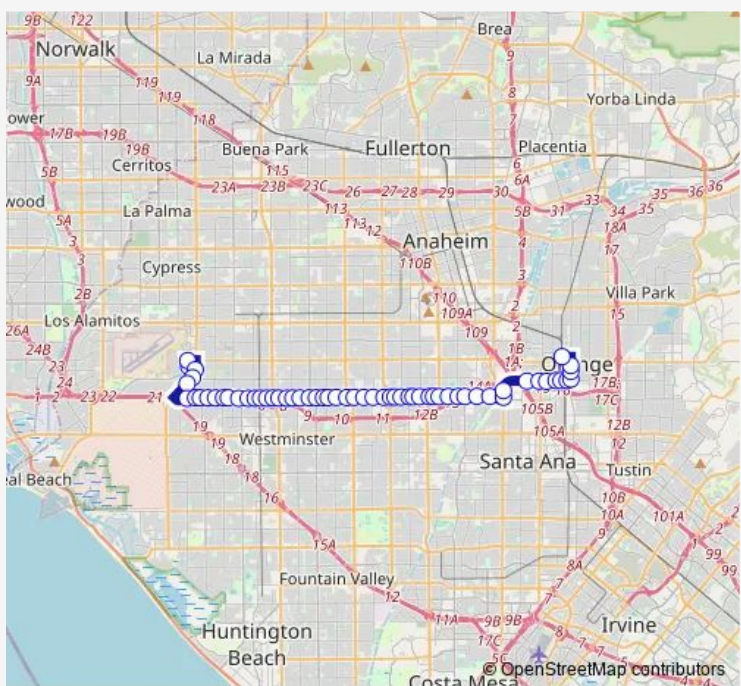

## Bus 56 Garden Grove - Orange

[Go to website](#)

**Direction**  
 Orange Trans CTR-Dock 2 — Belgrave-Valley View  
 50 stops  
[Open route schedule](#)

- Orange Trans CTR-Dock 2
- Glassell-Almond
- Glassell-Palmyra
- LA Veta-Olive
- LA Veta-Lemon
- LA Veta-Parker
- LA Veta-Pepper
- LA Veta-Main
- LA Veta-Flower
- Bristol-Hesperian
- Bristol-Riverglen
- Memory-Bristol
- Garden Grove-THE City
- Garden Grove-Siemon
- Garden Grove-Lewis
- Garden Grove-Fairview
- Garden Grove-Haster
- Garden Grove-Partridge
- Garden Grove-Palm
- Garden Grove-Harbor
- Garden Grove-West

Route schedule  
 Orange Trans CTR-Dock 2 — Belgrave-Valley View

Monday	05:08-21:06
Tuesday	05:08-21:06
Wednesday	05:08-21:06
Thursday	05:08-21:06
Friday	05:08-21:06
Saturday	07:32-16:27
Sunday	07:32-16:27

Route info  
 Direction: Orange Trans CTR-Dock 2  
 Stops: 50  
 Trip Duration: 0 hour 53 min

56 — Garden Grove - Orange **BusMaps**

Garden Grove-Lemonwood

Garden Grove-Newhope

Garden Grove-9th

Garden Grove-Euclid

Garden Grove-Grove

Garden Grove-Nelson

Garden Grove-Nutwood

Garden Grove-Brookhurst

Garden Grove-Brookhurst

Garden Grove-Galway

Garden Grove-Gilbert

Garden Grove-Casa Linda