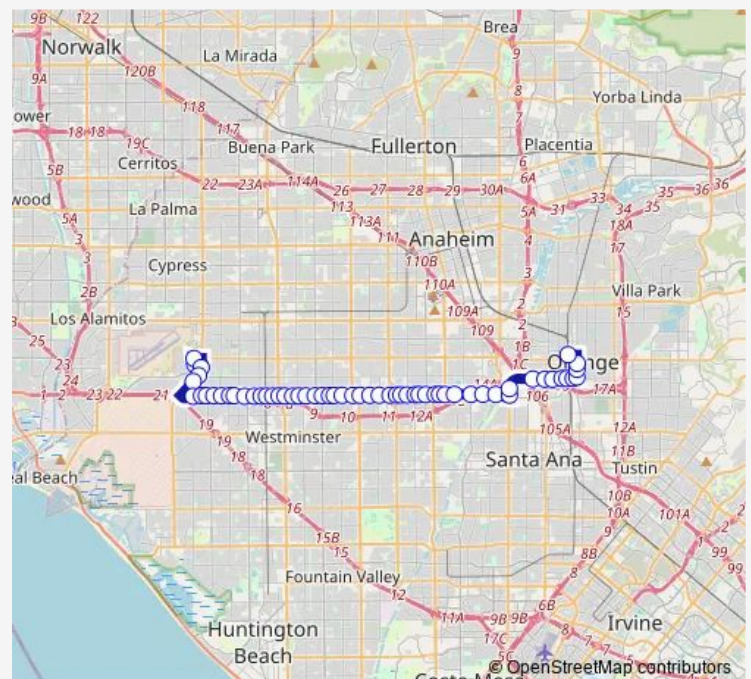

Garden Grove-Palm

Garden Grove-Harbor

Garden Grove-West

Route schedule

ORANGE TRANS CTR-DOCK 2 — Belgrave-Valley View

Monday 05:08-21:06

Tuesday 05:08-21:06

Wednesday 05:08-21:06

Thursday 05:08-21:06

Friday 05:08-21:06

Saturday 07:32-16:27

Sunday 07:32-16:27

Route info

Direction: ORANGE TRANS CTR-DOCK 2

Stops: 50

Trip Duration: 0 hour 41 min

56 — Garden Grove - Orange

Garden Grove-Lemonwood

Garden Grove-Newhope

Garden Grove-9th

Garden Grove-Euclid

Garden Grove-Grove

Garden Grove-Nelson

Garden Grove-Nutwood

Garden Grove-Dale

Garden Grove-Fern

Garden Grove-Beach

Garden Grove-Hoover

Garden Grove-Western

Garden Grove-Eagle

Garden Grove-Golden West

Garden Grove-Edwards