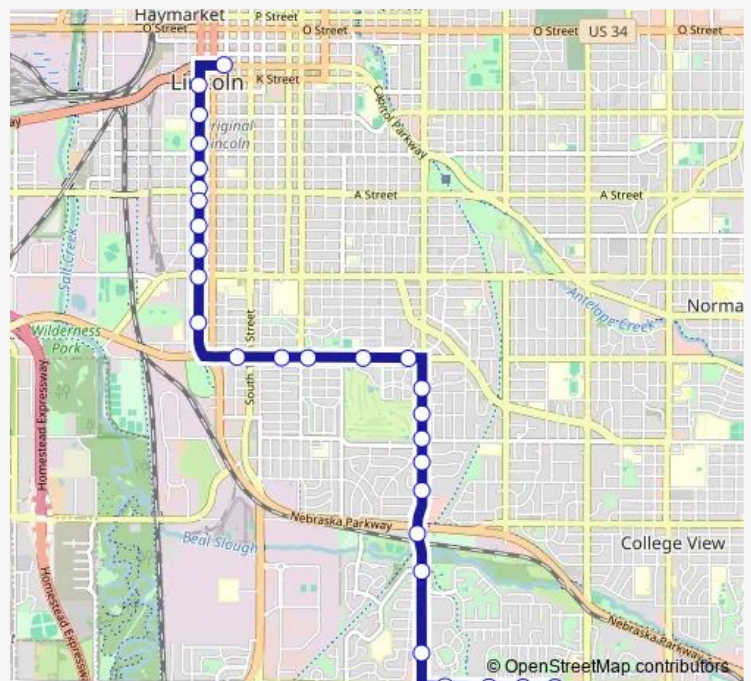

Bus 56 Sheridan

[Go to website](#)

Direction
 Old Cheney Road & Village Boulevard, Sw — L Street & South 11th Street, Stop 1
 30 stops
[Open route schedule](#)

- Old Cheney Road & Village Boulevard, Sw
- South 40th Street & Briarpark Drive, Se
- South 40th Street & Stonecliffe Drive, Se
- South 40th Street & Nebraska Parkway, Ne
- South 40th Street & La Salle Street, Ne
- South 40th Street & Linden Street, Se
- South 40th Street & Pioneers Boulevard, Se
- South 40th Street & Prescott Avenue, Se
- South 40th Street & Calvert Street, Se
- Sheridan Boulevard & South 40th Street, Nw
- South 37th Street & Van Dorn Street, Se
- Sheridan Boulevard & Winthrop Road, Nw
- Van Dorn Street & Manse Avenue, Nw
- Van Dorn Street & Cedar Avenue, Ne
- Van Dorn Street & South 22nd Street, Nw
- Van Dorn Street & South 18th Street, Ne
- Van Dorn Street & South 16th Street, Ne
- Van Dorn Street & South 12th Street, Ne
- Van Dorn Street & South 10th Street, Ne
- South 10th Street & Lake Street, Se
- South 10th Street & South Street, Se

Route schedule

Old Cheney Road & Village Boulevard, Sw — L Street & South 11th Street, Stop 1

Monday	14:25-15:25
Tuesday	14:25-15:25
Wednesday	14:25-15:25
Thursday	14:25-15:25
Friday	14:25-15:25
Saturday	—
Sunday	—

Route info

Direction: Old Cheney Road & Village Boulevard, Sw

Stops: 30

Trip Duration: 0 hour 25 min

56 — Sheridan

South 10th Street & Peach Street, Se

South 10th Street & Sumner Street, Se

South 10th Street & Washington Street, Se

South 10th Street & A Street, Se

South 10th Street & C Street, Se

South 10th Street & E Street, Ne

South 10th Street & G Street, Ne

South 10th Street & Lincoln Mall, Se

L Street & South 11th Street, Stop 1