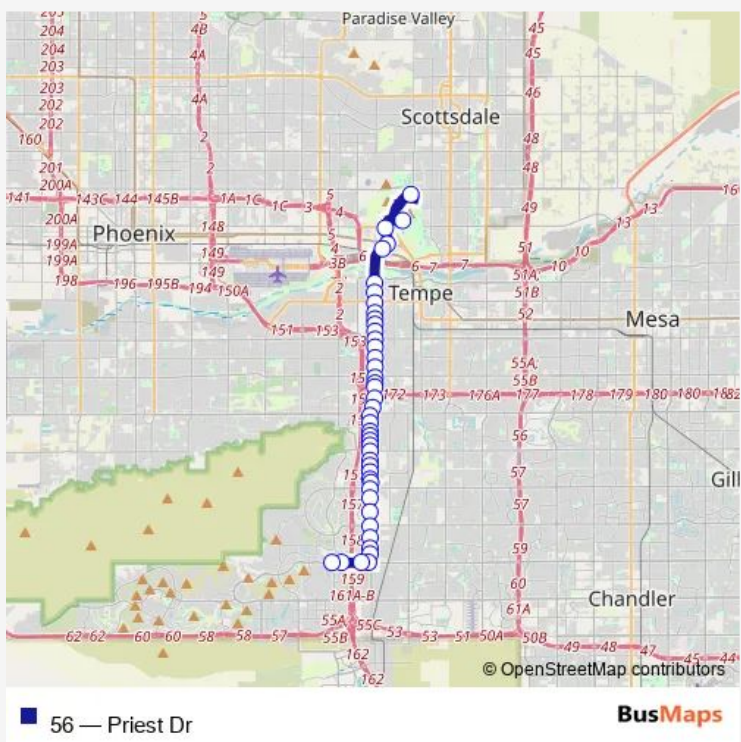

**Route schedule**  
 Desert Botanical Gardens — Ray Rd & 48th St

Monday	05:15-22:30
Tuesday	05:15-22:30
Wednesday	05:15-22:30
Thursday	05:15-22:30
Friday	05:15-22:30
Saturday	05:20-22:20
Sunday	05:26-21:56

**Route info**  
 Direction: Desert Botanical Gardens  
 Stops: 44  
 Trip Duration: 0 hour 50 min

Priest Dr & Baseline Rd

Avenida Del Yaqui & Calle Cerritos

Avenida Del Yaqui & Calle Sonora

Avenida Del Yaqui & Calle Magdalena

Avenida Del Yaqui & Calle Iglesia

Avenida del Yaqui & Calle Mexico

Avenida Del Yaqui & Calle Guadalupe

Priest Dr & Carmen St

Priest Dr & Bell De Mar Dr

Priest Dr & Drake Dr

Priest Dr & Todd Dr

Priest Dr & Grove Pkwy

## Route info

Direction: Ray Rd &amp; 48th St

Stops: 40

Trip Duration: 0 hour 57 min

Priest Dr & 23rd St

Priest Dr & Broadway Rd

Priest Dr & 17th St

Priest Dr & 14th St