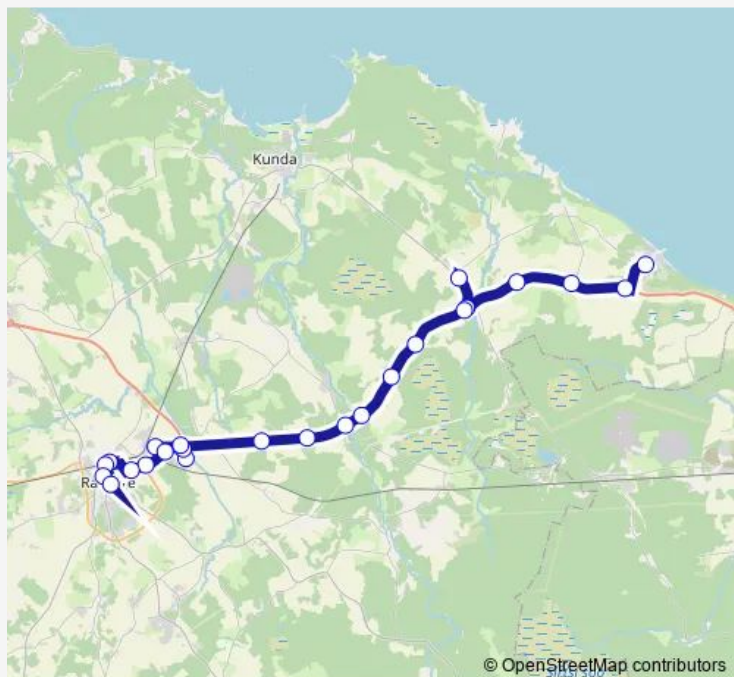

Kalvi teerist

Rannu

Aseri

Route schedule

Rakvere bussijaam — Aseri

Monday	—
Tuesday	—
Wednesday	—
Thursday	—
Friday	—
Saturday	—
Sunday	17:45

Route info

Direction: Rakvere bussijaam

Stops: 21

Trip Duration: 0 hour 40 min

56 — Aseri - Rannu - Viru-Nigula - Rakvere

Direction

Aseri — Rakvere bussijaam

25 stops

[Open route schedule](#)

Aseri

Sunday 11:40-18:35

Route info

Direction: Aseri

Stops: 25

Trip Duration: 0 hour 46 min

Direction

Rakvere bussijaam — Aseri

22 stops

Route info

Direction: Rakvere bussijaam

Stops: 22

Trip Duration: 0 hour 41 min

56 Bus time schedules and route maps are available in an offline PDF at busmaps.com. Use the busmaps.com website to see live bus times, train schedule or subway schedule, and step-by-step directions for all public transit in Someru